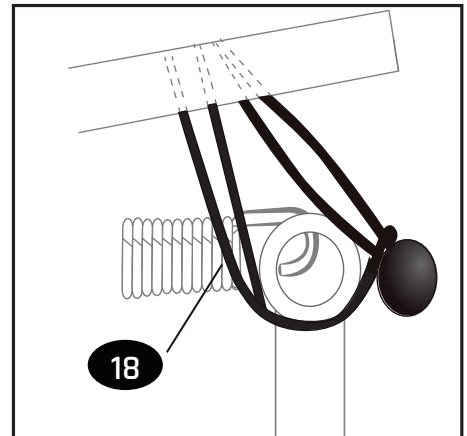

# Trampoline

EXIT Allure 214x366

22

23

# Trampoline

EXIT Allure 214x366