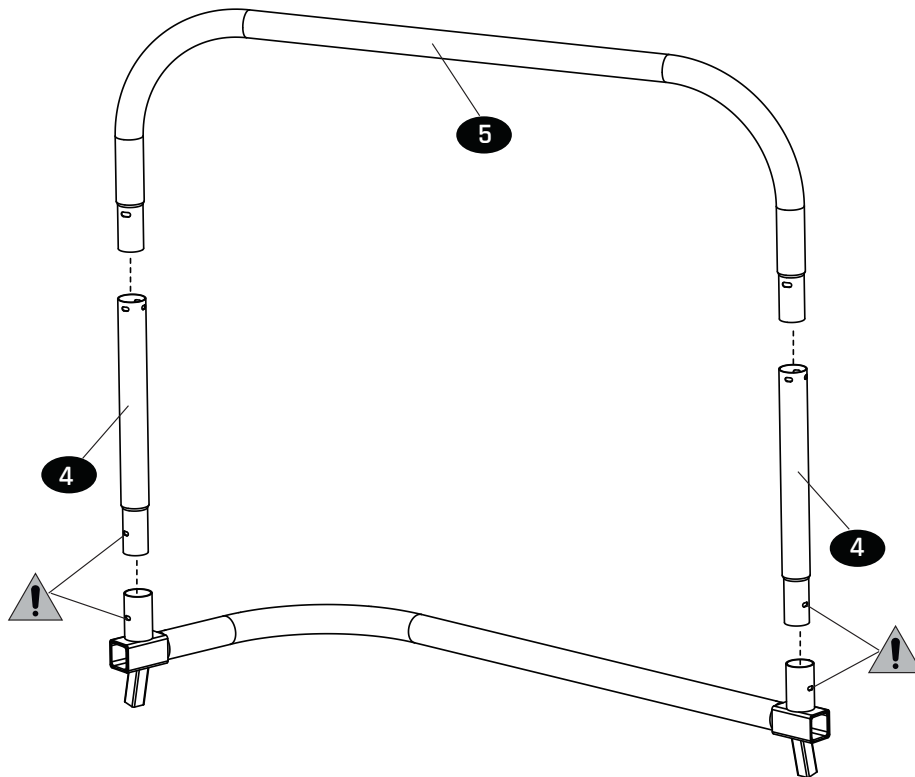

# Trampoline

EXIT Allure 214x366

3

4

**5**

**6**