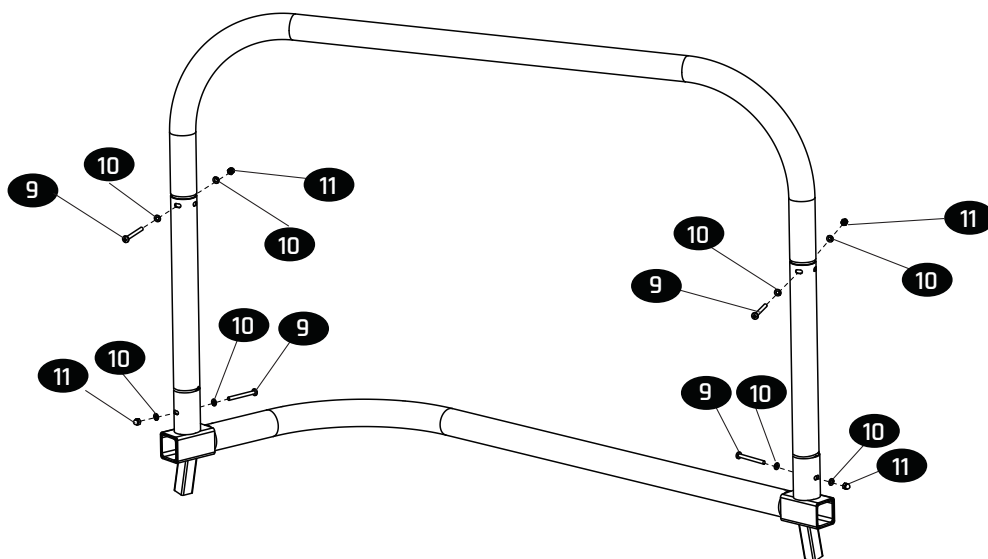

# Trampoline

EXIT Allure 214x366

3

4

**5**

**6**