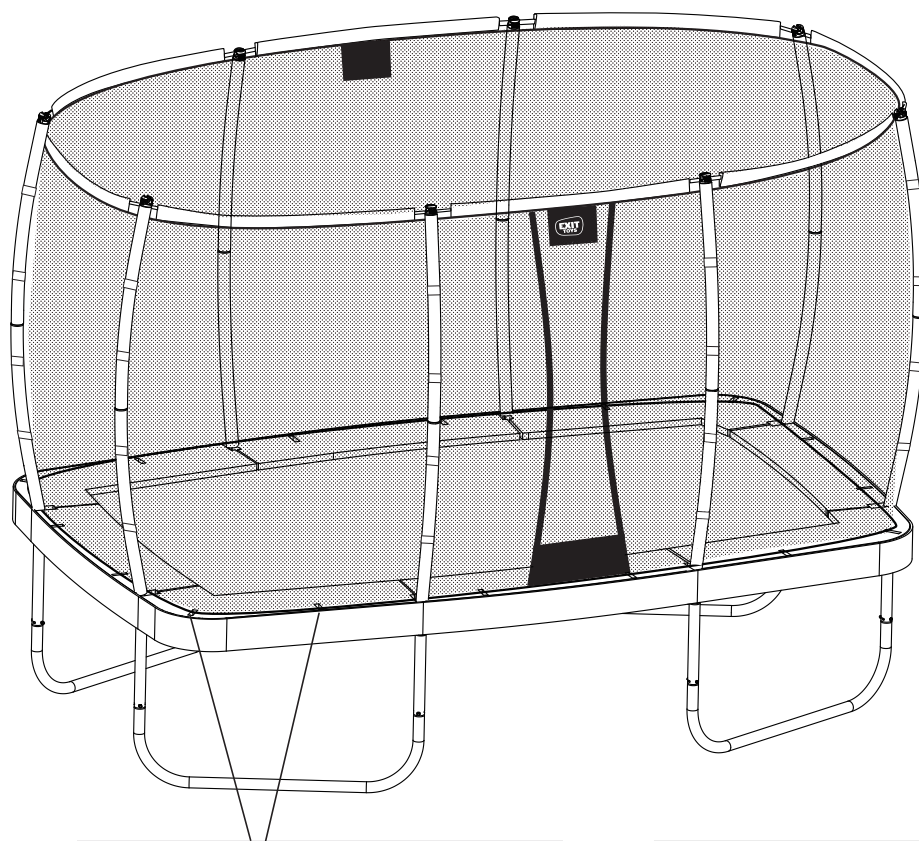

Trampoline

EXIT Allure 214x366

25