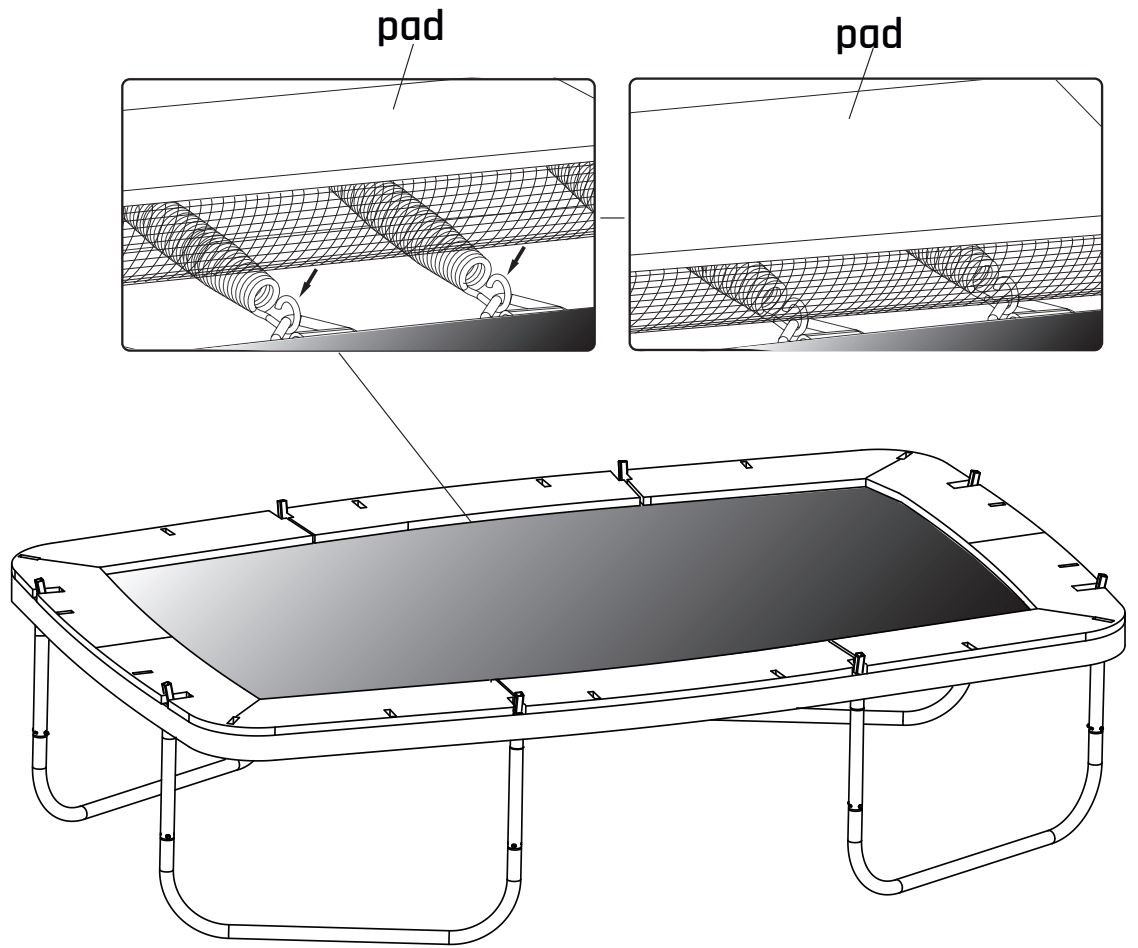

# Trampoline

EXIT Allure 214x366

14

15

**16**

# Trampoline

EXIT Allure 214x366

Premium  
safety net