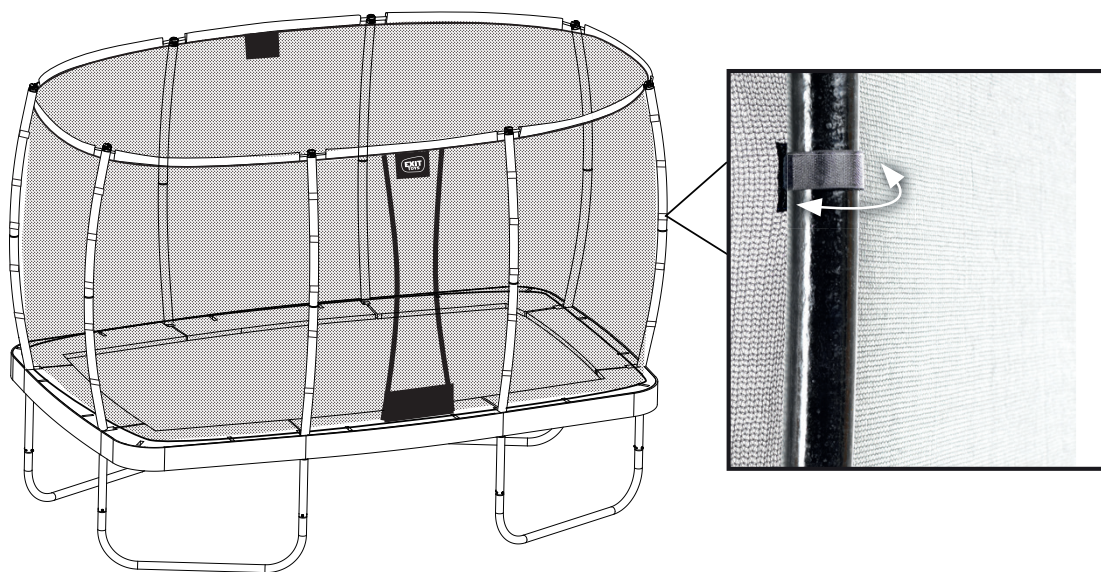

# Trampoline

EXIT Allure 214x366

22

23