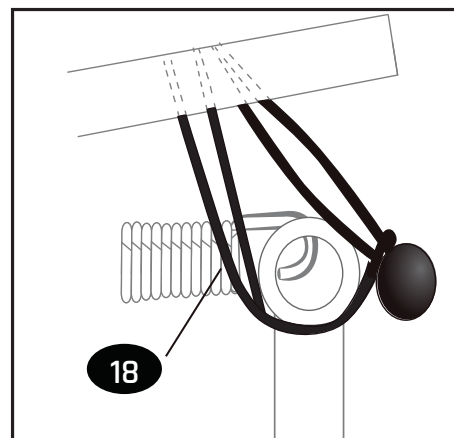

Trampoline

EXIT Allure 214x366

25