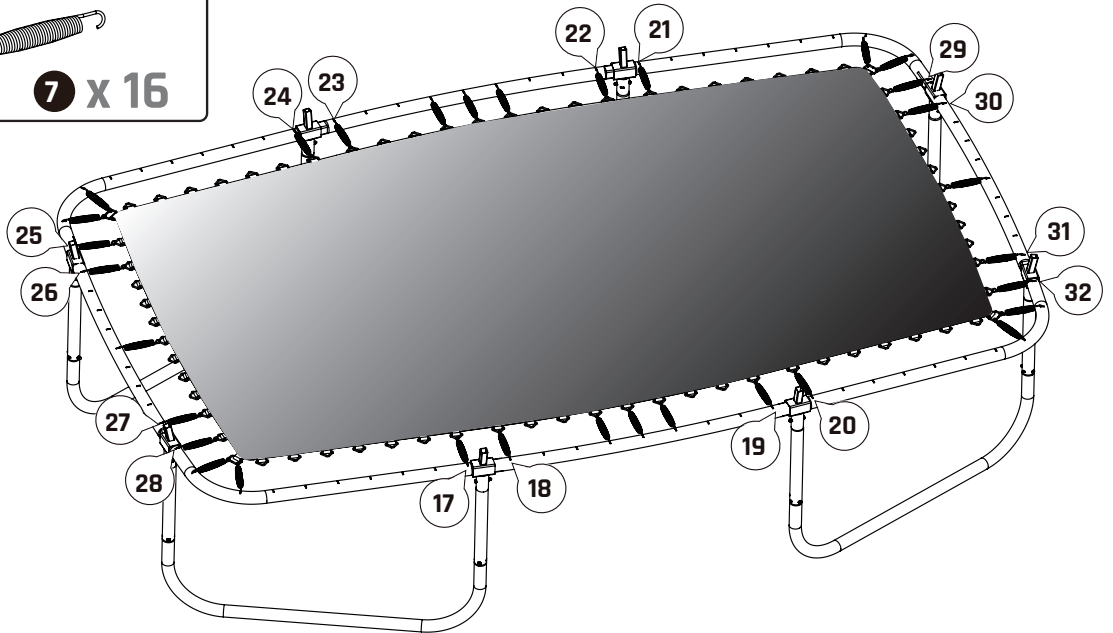

# Trampoline

EXIT Allure 214x366

11

**12**

**13**