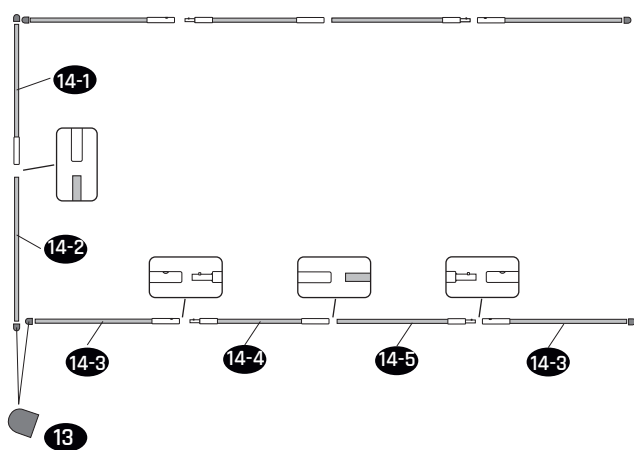

Premium Safetynet

13

SI40251 **8X**

14

B0106000944 **1X**

15

B8002000399 **8X**

16

B8002000400 **8X**

17

SP52372 **8X**

18

FH26177 **24X**

19

B0107000360 **10X**

20