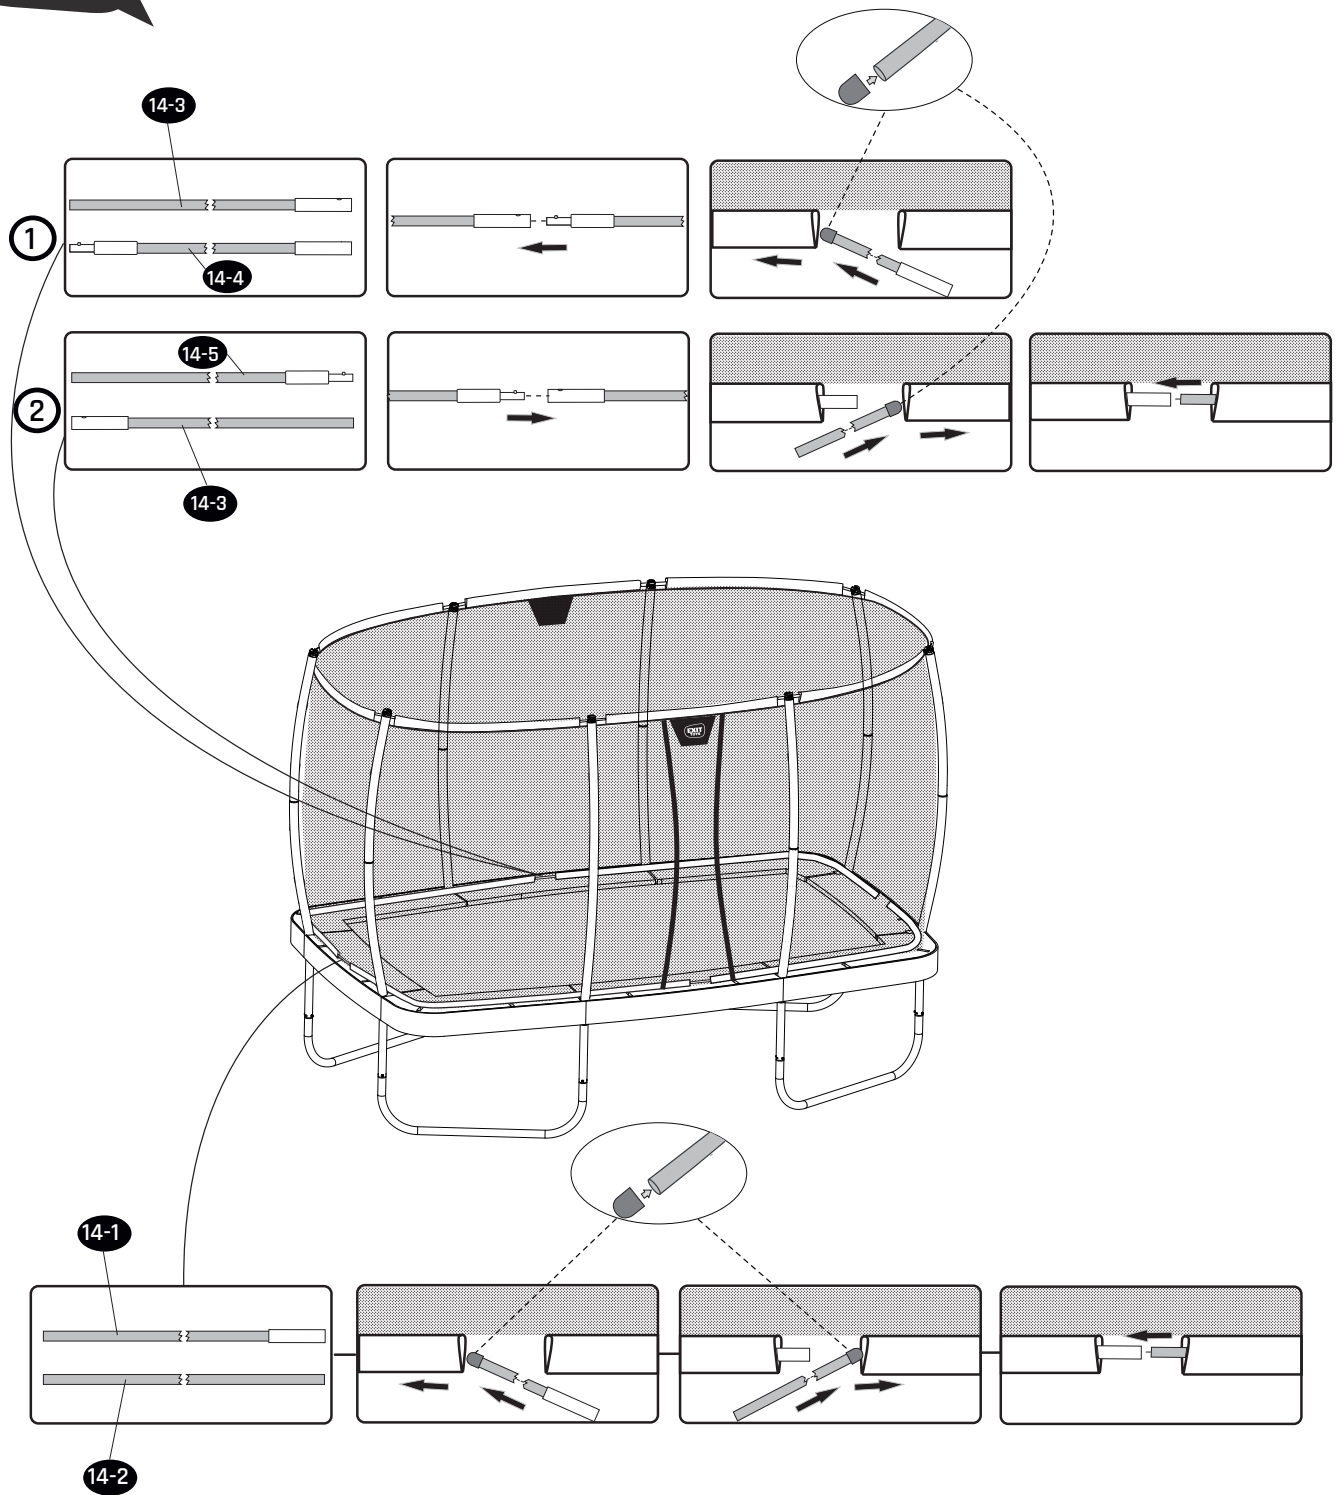

# Trampoline

EXIT Allure 214x366

22

23