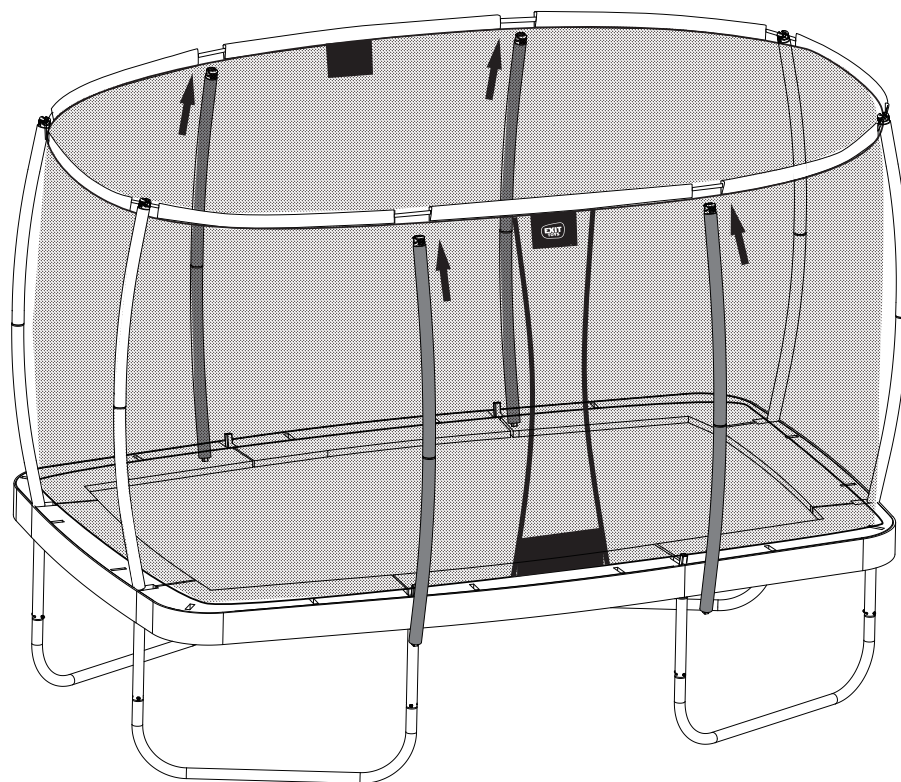

# Trampoline

EXIT Allure 214x366

22

23