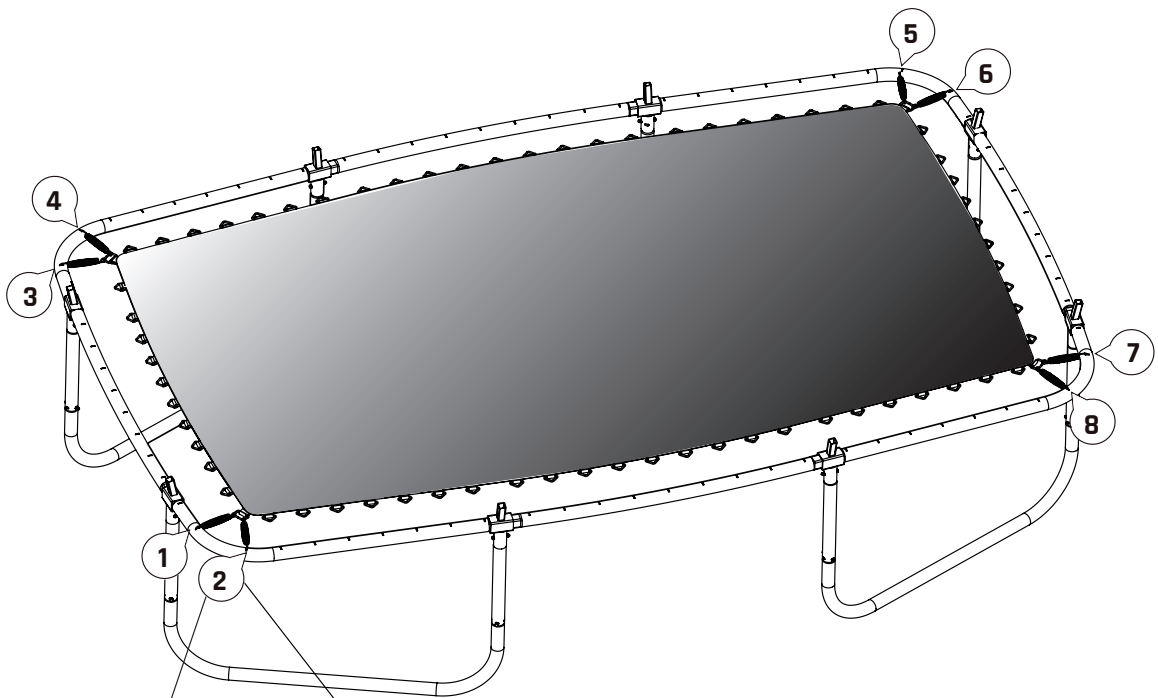

Trampoline

EXIT Allure 214x366

11