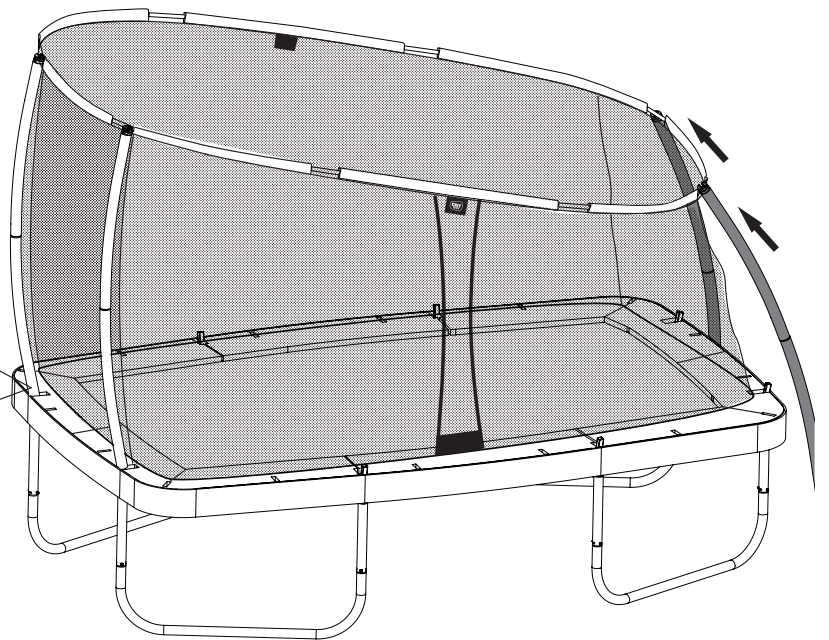

# Trampoline

EXIT Allure 214x366

22

23