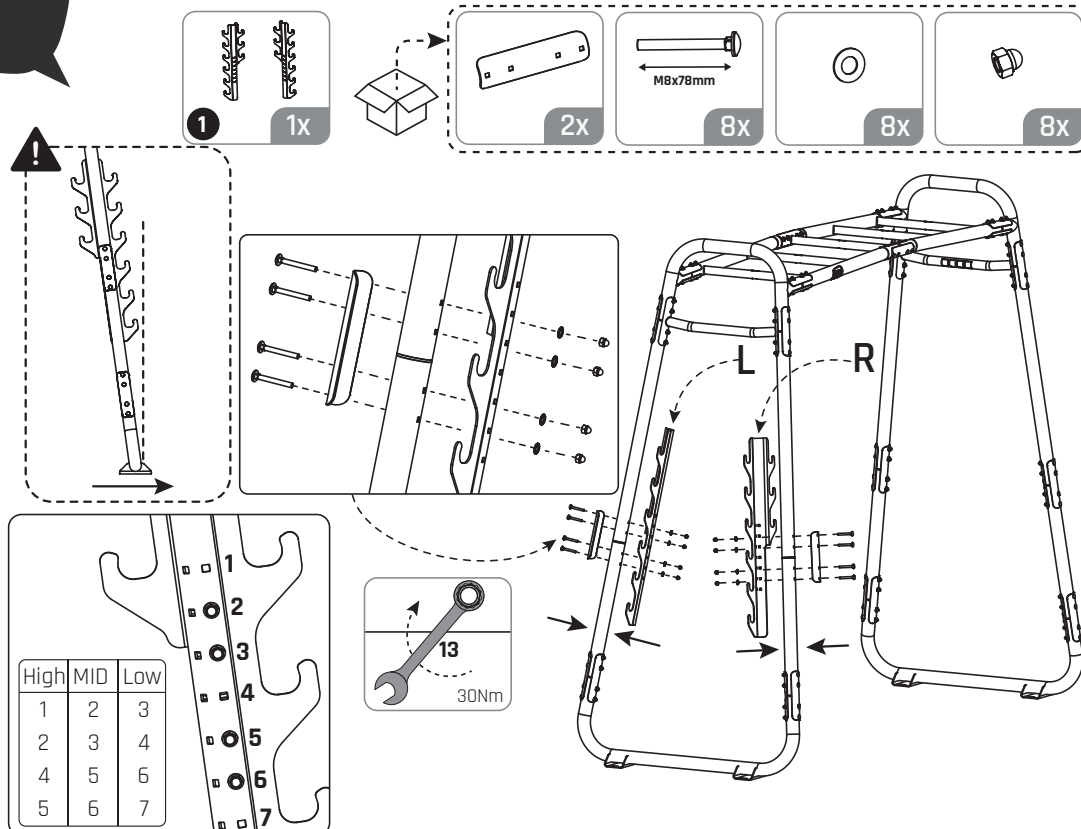

GetSet

EXIT GetSet Barbell Holders

 **WARNING**
CHOKING HAZARD
small parts
Adult assembly required
retain for future reference

02

04

1

54.90.15.00	1X
-------------	----

1

2

1

54.90.15.00	1X
-------------	----

1

2

GetSet

EXIT GetSet Barbell Holders

www.exittoys.com