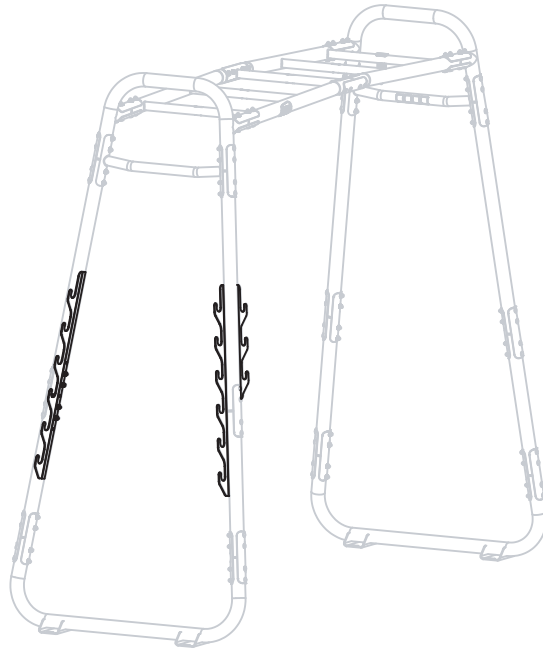

GetSet

EXIT GetSet Barbell Holders

 **WARNING**
CHOKING HAZARD
small parts
Adult assembly required
retain for future reference

02

04

1

54.90.15.00	1X
-------------	----

1

2

1

54.90.15.00	1X
-------------	----

1

2

GetSet

EXIT GetSet Barbell Holders

www.exittoys.com