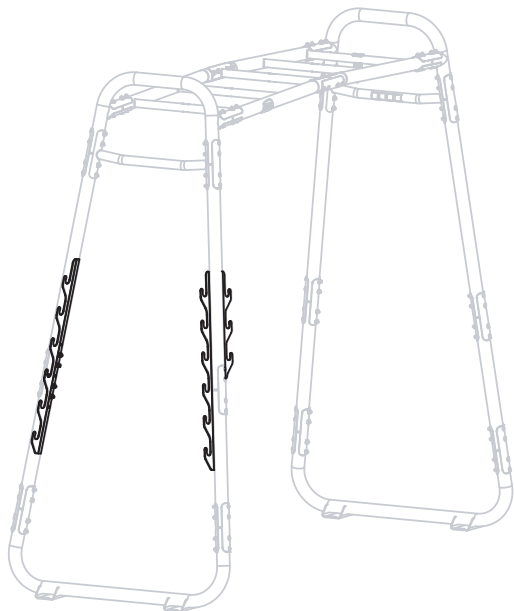

GetSet

EXIT GetSet Barbell Holders

 **WARNING**
CHOKING HAZARD
small parts
Adult assembly required
retain for future reference

02

04

1

54.90.15.00	1X
-------------	----

1

2

1

54.90.15.00	1X
-------------	----

1

2

GetSet

EXIT GetSet Barbell Holders

www.exittoys.com