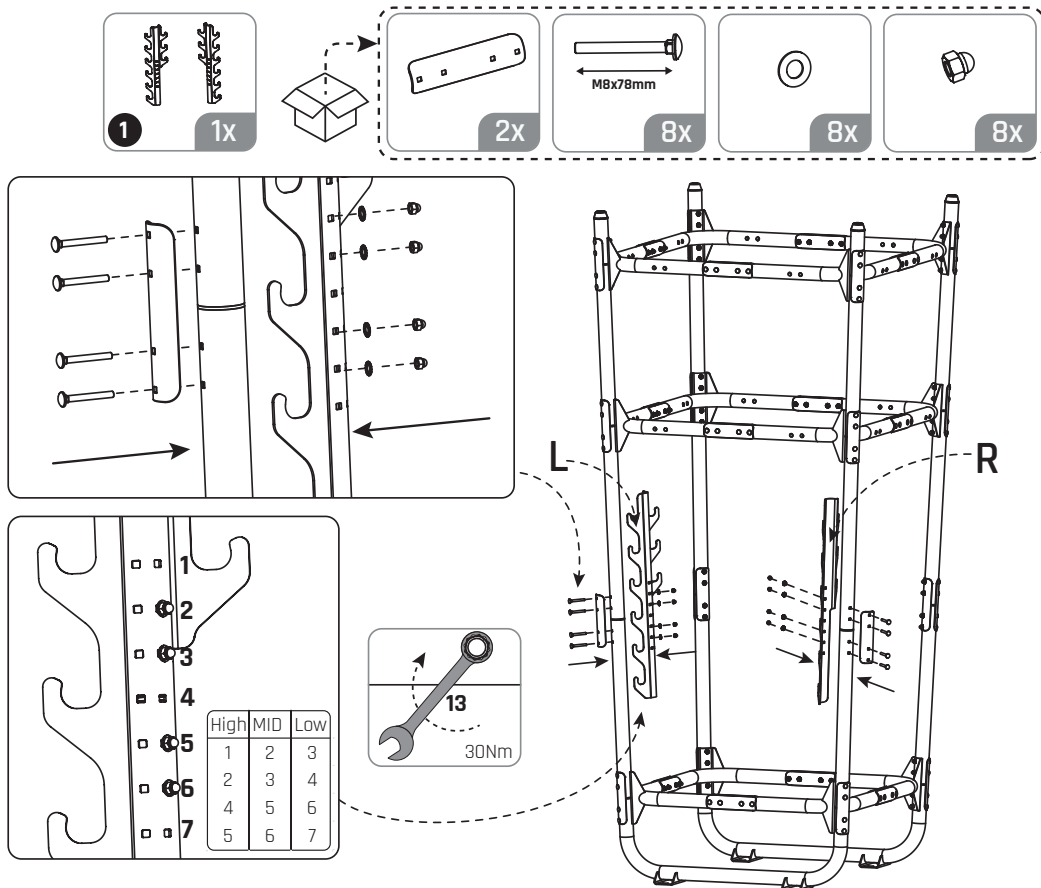

GetSet

EXIT GetSet Barbell Holders

 **WARNING**
CHOKING HAZARD
small parts
Adult assembly required
retain for future reference

02

04

1

54.90.15.00	1X
-------------	----

1

2

1

54.90.15.00	1X
-------------	----

1

2

GetSet

EXIT GetSet Barbell Holders

www.exittoys.com