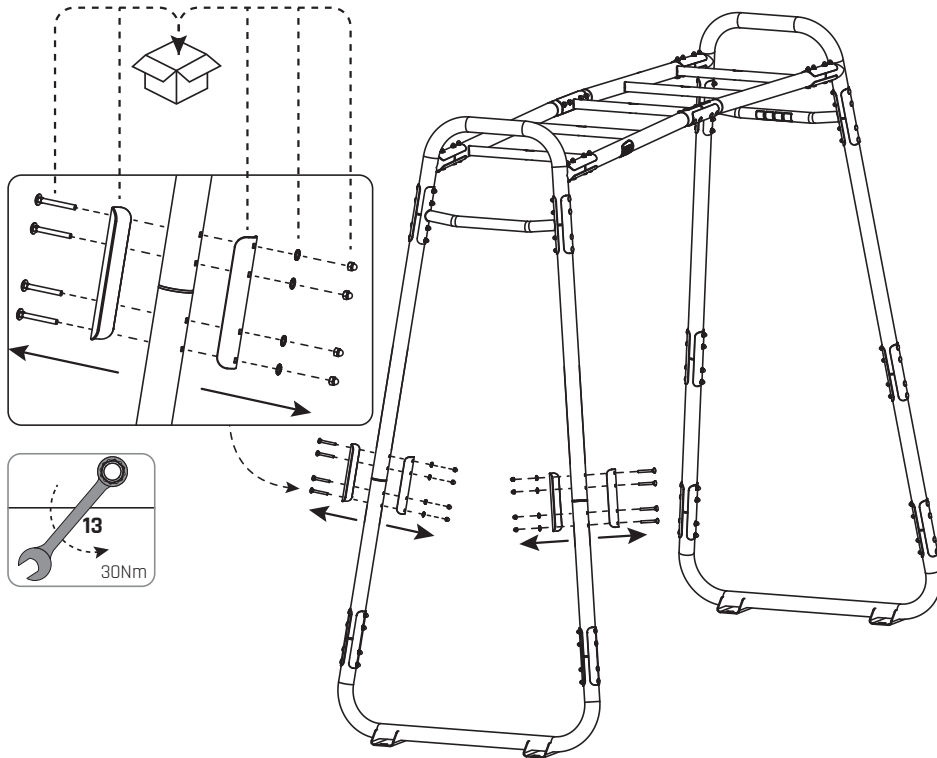

GetSet

EXIT GetSet Barbell Holders

 **WARNING**
CHOKING HAZARD
small parts
Adult assembly required
retain for future reference

02

04

1

54.90.15.00	1X
-------------	----

1

2

1

54.90.15.00	1X
-------------	----

1

2

GetSet

EXIT GetSet Barbell Holders

www.exittoys.com