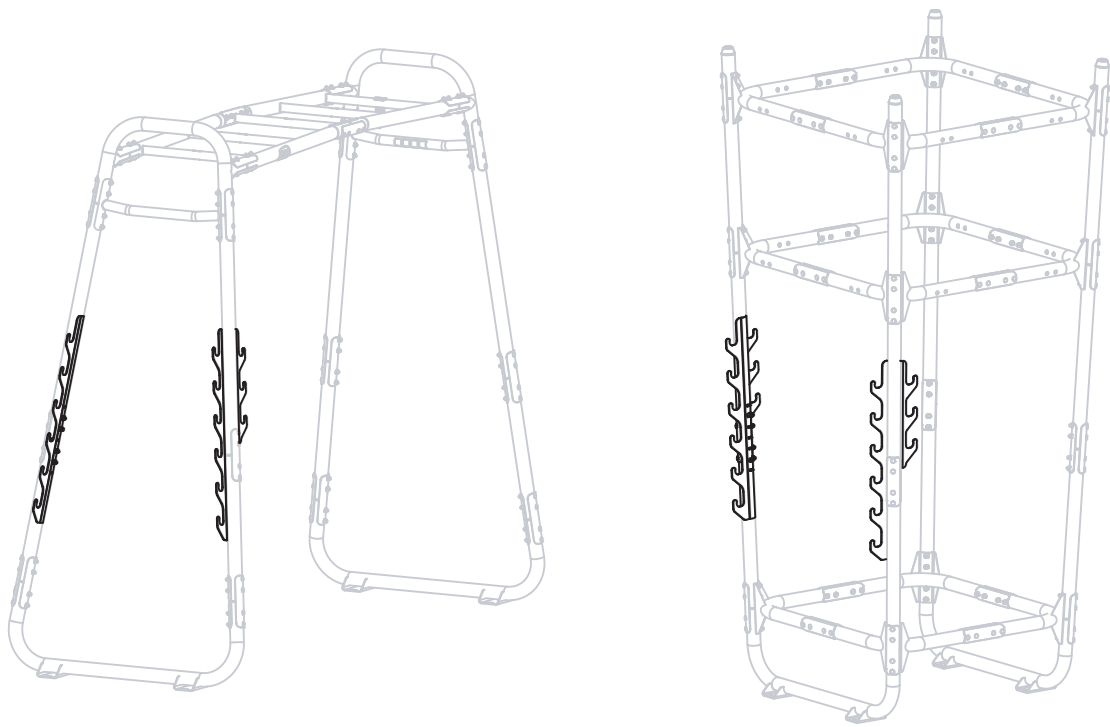

GetSet

EXIT GetSet Barbell Holders

 **WARNING**
CHOKING HAZARD
small parts
Adult assembly required
retain for future reference

02

04

1

54.90.15.00	1X
-------------	----

1

2

1

54.90.15.00	1X
-------------	----

1

2

GetSet

EXIT GetSet Barbell Holders

www.exittoys.com