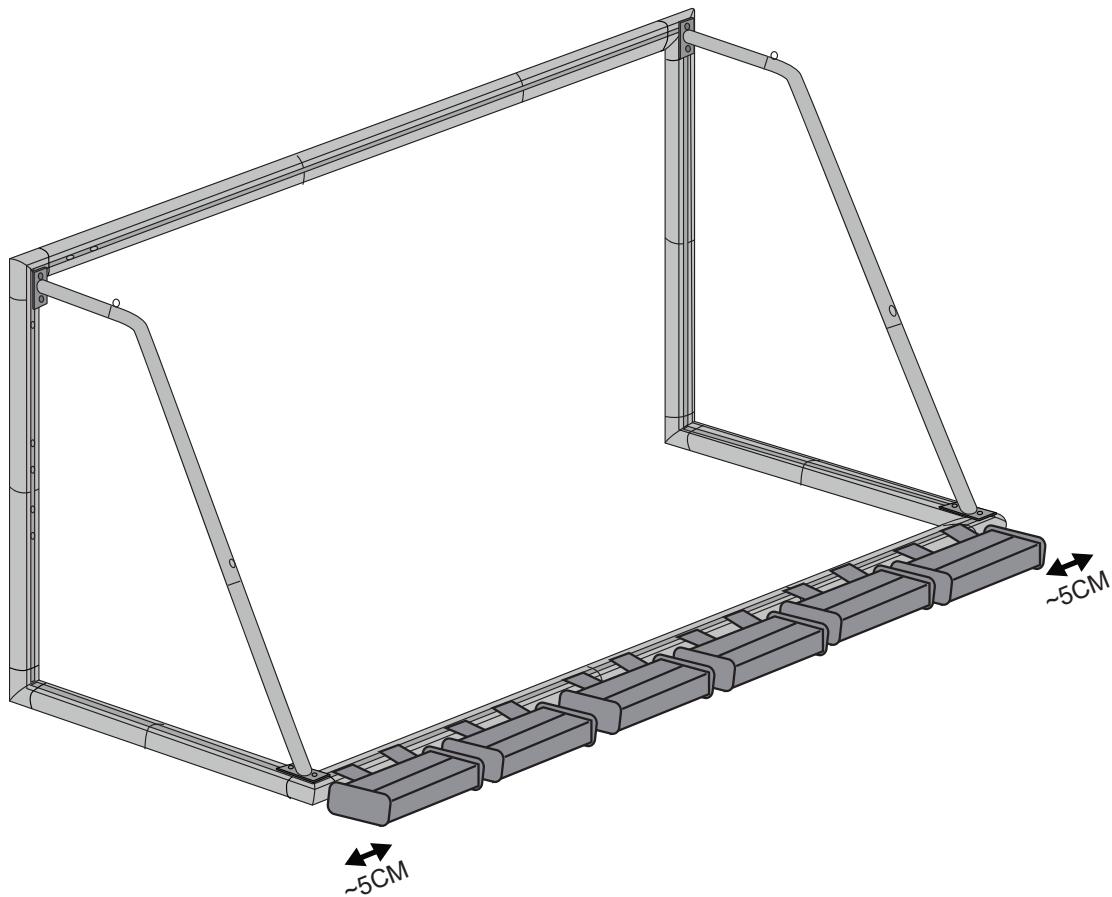

12

13

Drilling: D12 mm x H40mm

Suck out debris

14

15

Soccer Goal

EXIT Scala 500x200