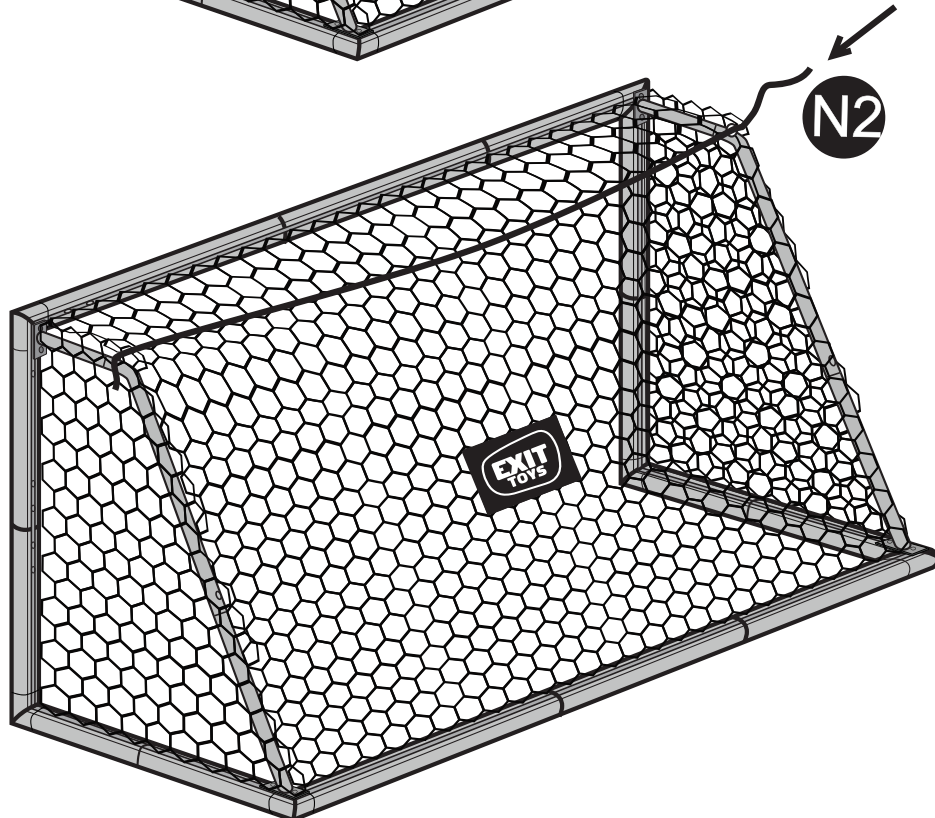

Soccer Goal

EXIT Scala 500x200

 **WARNING**
CHOKING HAZARD
small parts
Adult assembly required
retain for future reference

EXIT Scala 500x200

Soccer Goal

EXIT Scala 500x200

1		Diam-80mm Length-1660mm 72.50.20.01 3x
2		Diam-80mm Length-960mm 72.50.20.02 4x
3		Diam-60mm Length-1667mm 72.50.20.03 3x
4		Diam-60mm Length-1000mm 72.50.20.04 4x
5		Diam-38mm 72.50.20.05 2x
6		Diam-38mm 72.50.20.06 2x *
7		Diam-38mm 72.30.20.07 2x
C1		72.95.01.00 2x
C2		72.50.22.00 4x
C3		72.50.23.00 2x *
C4		72.50.24.00 2x
C5		72.50.25.00 4x
N1		72.50.20.00 1x
N2		Sting 1 pc
N3		Logo 2 pc
H1		Hooks 130pcs
H2		Detachable Hooks 12pcs
S1		M8x25MM Screw 56pcs
S2		Metal Washer 60pcs
S3		Plastic Washer 60pcs
S4		8X40MM Screw/Metal Washer 4sets
S5		M8X30MM Screw 4pcs
S6		M8 "9" Screw/Metal Washer 4sets
T1		5 mm Hexagon Wrench 1pc
T2		4 mm Hexagon Wrench 1pc
T3		13 mm Ratcher Spanner 1pc
		72.90.50.20 1x

6

Soccer Goal

EXIT Scala 500x200

9

10

11

- EN
- DE
- NL
- FR
- DA

WARNING

12

13

Drilling: D12 mm x H40mm

Suck out debris

14

15

Soccer Goal

EXIT Scala 500x200