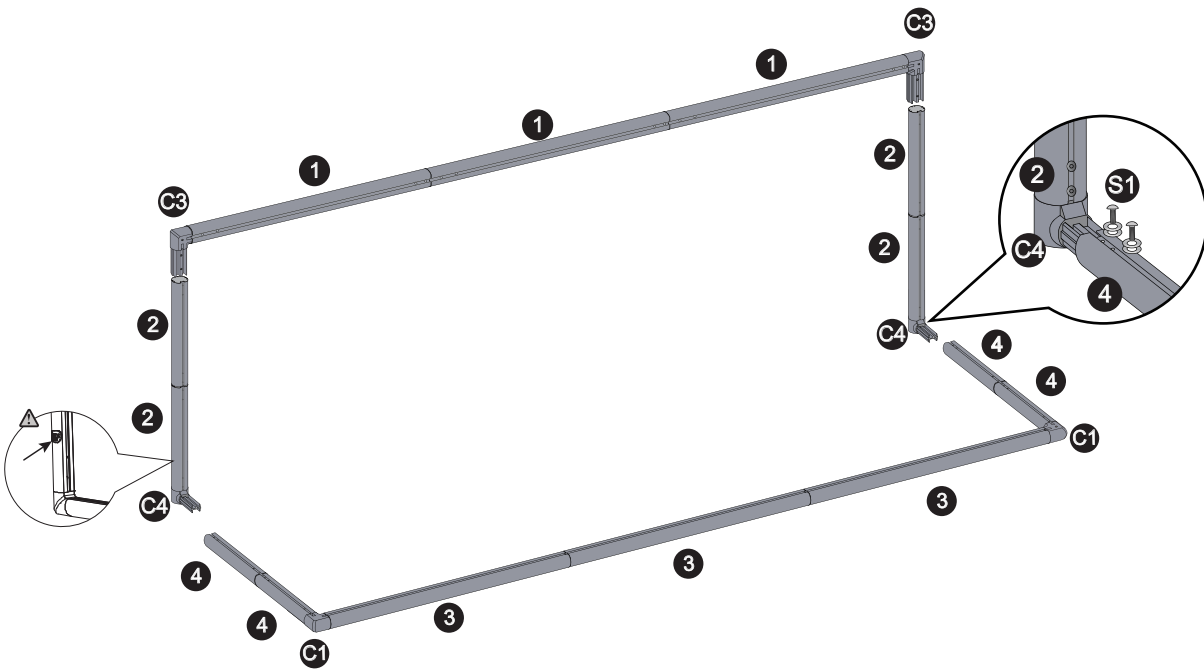

Soccer Goal

EXIT Scala 500x200

 **WARNING**
CHOKING HAZARD
small parts
Adult assembly required
retain for future reference

EXIT Scala 500x200

Soccer Goal

EXIT Scala 500x200

1		Diam-80mm Length-1660mm 72.50.20.01 3x
2		Diam-80mm Length-960mm 72.50.20.02 4x
3		Diam-60mm Length-1667mm 72.50.20.03 3x
4		Diam-60mm Length-1000mm 72.50.20.04 4x
5		Diam-38mm 72.50.20.05 2x
6		Diam-38mm 72.50.20.06 2x *
7		Diam-38mm 72.30.20.07 2x
C1		72.95.01.00 2x
C2		72.50.22.00 4x
C3		72.50.23.00 2x *
C4		72.50.24.00 2x
C5		72.50.25.00 4x
N1		72.50.20.00 1x
N2		Sting 1 pc
N3		Logo 2 pc
H1		Hooks 130pcs
H2		Detachable Hooks 12pcs
S1		M8x25MM Screw 56pcs
S2		Metal Washer 60pcs
S3		Plastic Washer 60pcs
S4		8X40MM Screw/Metal Washer 4sets
S5		M8X30MM Screw 4pcs
S6		M8 "9" Screw/Metal Washer 4sets
T1		5 mm Hexagon Wrench 1pc
T2		4 mm Hexagon Wrench 1pc
T3		13 mm Ratcher Spanner 1pc
		72.90.50.20 1x

*

BOX REFERENCE:	XX.XX.X
PRODUCTION ID:	XXX XXX

- 1 12 x H1
- 2 7 x H1
- 3 12 x H1
- 4 7 x H1

Soccer Goal

EXIT Scala 500x200

3

4

5

6

Soccer Goal

EXIT Scala 500x200

9

10

11

- EN
- DE
- NL
- FR
- DA

WARNING

12

13

Drilling: D12 mm x H40mm

Suck out debris

14

15

Soccer Goal

EXIT Scala 500x200