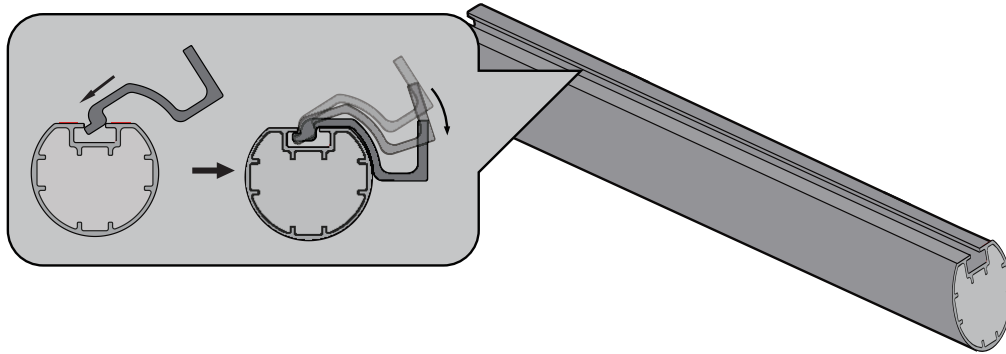

12

13

Drilling: D12 mm x H40mm

Suck out debris

14

15

Soccer Goal

EXIT Scala 500x200