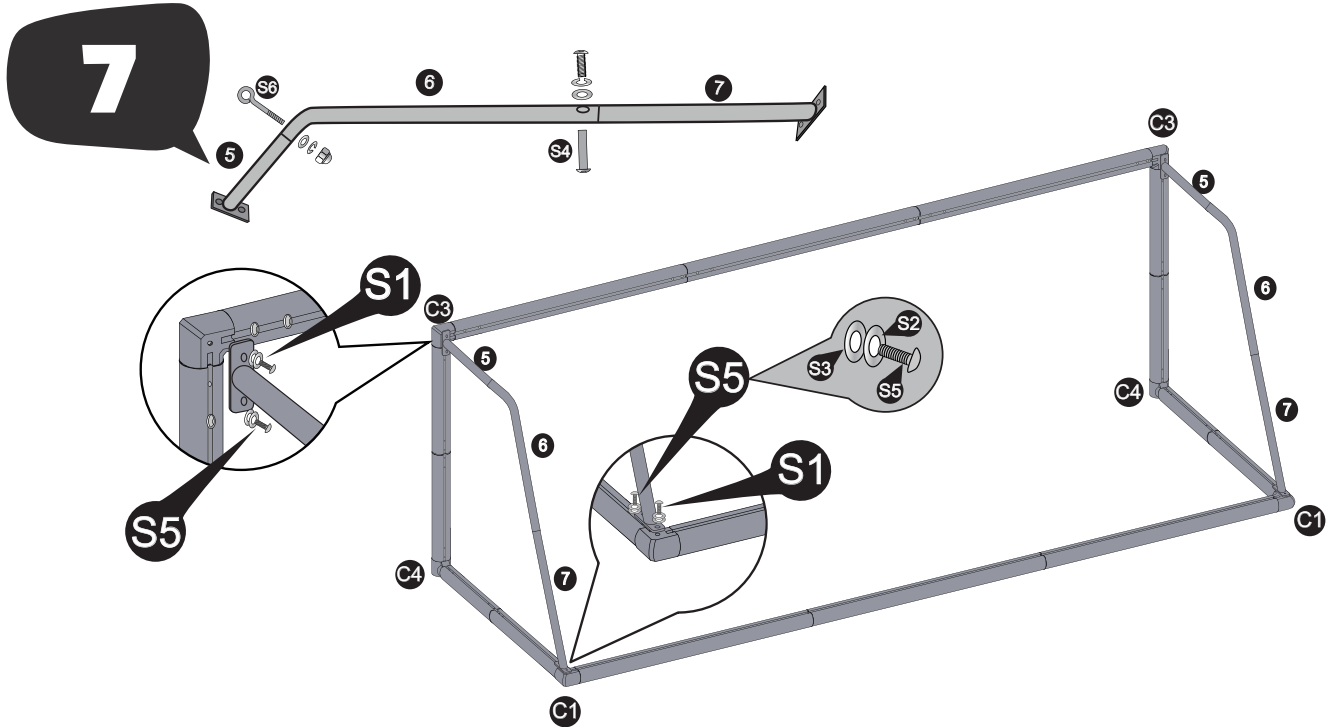

Soccer Goal

EXIT Scala 500x200

 **WARNING**
CHOKING HAZARD
small parts
Adult assembly required
retain for future reference

EXIT Scala 500x200

Soccer Goal

EXIT Scala 500x200

1		Diam-80mm Length-1660mm 72.50.20.01 3x
2		Diam-80mm Length-960mm 72.50.20.02 4x
3		Diam-60mm Length-1667mm 72.50.20.03 3x
4		Diam-60mm Length-1000mm 72.50.20.04 4x
5		Diam-38mm 72.50.20.05 2x
6		Diam-38mm 72.50.20.06 2x *
7		Diam-38mm 72.30.20.07 2x
C1		72.95.01.00 2x
C2		72.50.22.00 4x
C3		72.50.23.00 2x *
C4		72.50.24.00 2x
C5		72.50.25.00 4x
N1		72.50.20.00 1x
N2		Sting 1 pc
N3		Logo 2 pc
H1		Hooks 130pcs
H2		Detachable Hooks 12pcs
S1		M8x25MM Screw 56pcs
S2		Metal Washer 60pcs
S3		Plastic Washer 60pcs
S4		8X40MM Screw/Metal Washer 4sets
S5		M8X30MM Screw 4pcs
S6		M8 "9" Screw/Metal Washer 4sets
T1		5 mm Hexagon Wrench 1pc
T2		4 mm Hexagon Wrench 1pc
T3		13 mm Ratcher Spanner 1pc
		72.90.50.20 1x

*

BOX REFERENCE:	XX.XX.X
PRODUCTION ID:	XXX XXX

- 1 12 x H1
- 2 7 x H1
- 3 12 x H1
- 4 7 x H1

Soccer Goal

EXIT Scala 500x200

3

4

5

6

Soccer Goal

EXIT Scala 500x200

9

10

11

- EN
- DE
- NL
- FR
- DA

WARNING

12

13

Drilling: D12 mm x H40mm

Suck out debris

14

15

Soccer Goal

EXIT Scala 500x200