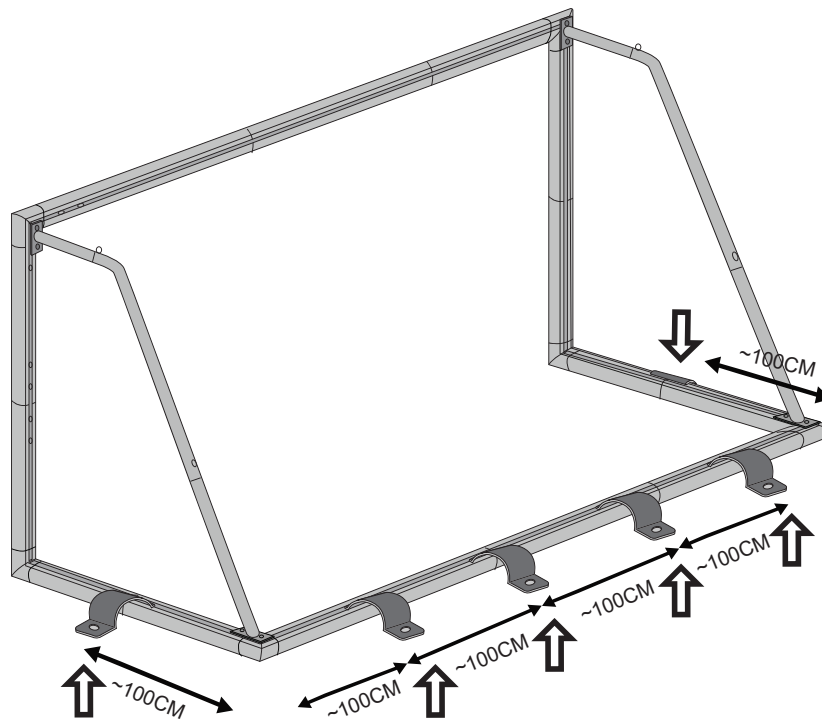

Soccer Goal

EXIT Scala 500x200

 **WARNING**
CHOKING HAZARD
small parts
Adult assembly required
retain for future reference

EXIT Scala 500x200

Soccer Goal

EXIT Scala 500x200

1		Diam-80mm Length-1660mm 72.50.20.01 3x
2		Diam-80mm Length-960mm 72.50.20.02 4x
3		Diam-60mm Length-1667mm 72.50.20.03 3x
4		Diam-60mm Length-1000mm 72.50.20.04 4x
5		Diam-38mm 72.50.20.05 2x
6		Diam-38mm 72.50.20.06 2x *
7		Diam-38mm 72.30.20.07 2x
C1		72.95.01.00 2x
C2		72.50.22.00 4x
C3		72.50.23.00 2x *
C4		72.50.24.00 2x
C5		72.50.25.00 4x
N1		72.50.20.00 1x
N2		Sting 1 pc
N3		Logo 2 pc
H1		Hooks 130pcs
H2		Detachable Hooks 12pcs
S1		M8x25MM Screw 56pcs
S2		Metal Washer 60pcs
S3		Plastic Washer 60pcs
S4		8X40MM Screw/Metal Washer 4sets
S5		M8X30MM Screw 4pcs
S6		M8 "9" Screw/Metal Washer 4sets
T1		5 mm Hexagon Wrench 1pc
T2		4 mm Hexagon Wrench 1pc
T3		13 mm Ratcher Spanner 1pc
		72.90.50.20 1x

*

BOX REFERENCE:	XX.XX.X
PRODUCTION ID:	XXX XXX

- 1 12 x H1
- 2 7 x H1
- 3 12 x H1
- 4 7 x H1

Soccer Goal

EXIT Scala 500x200

3

4

5

6

Soccer Goal

EXIT Scala 500x200

9

10

11

- EN
- DE
- NL
- FR
- DA

WARNING

12

13

Drilling: D12 mm x H40mm

Suck out debris

14

15

Soccer Goal

EXIT Scala 500x200