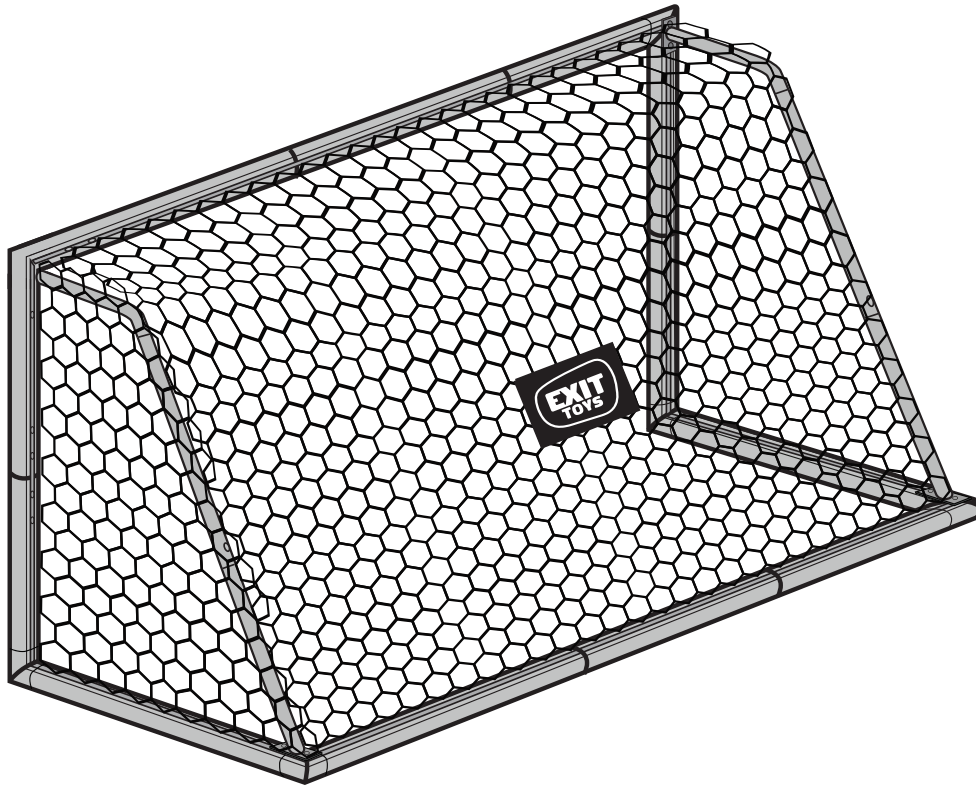

Soccer Goal

EXIT Scala 500x200

 **WARNING**
CHOKING HAZARD
small parts
Adult assembly required
retain for future reference

EXIT Scala 500x200

Soccer Goal

EXIT Scala 500x200

1		Diam-80mm Length-1660mm 72.50.20.01 3x
2		Diam-80mm Length-960mm 72.50.20.02 4x
3		Diam-60mm Length-1667mm 72.50.20.03 3x
4		Diam-60mm Length-1000mm 72.50.20.04 4x
5		Diam-38mm 72.50.20.05 2x
6		Diam-38mm 72.50.20.06 2x *
7		Diam-38mm 72.30.20.07 2x
C1		72.95.01.00 2x
C2		72.50.22.00 4x
C3		72.50.23.00 2x *
C4		72.50.24.00 2x
C5		72.50.25.00 4x
N1		72.50.20.00 1x
N2		Sting 1 pc
N3		Logo 2 pc
H1		Hooks 130pcs
H2		Detachable Hooks 12pcs
S1		M8x25MM Screw 56pcs
S2		Metal Washer 60pcs
S3		Plastic Washer 60pcs
S4		8X40MM Screw/Metal Washer 4sets
S5		M8X30MM Screw 4pcs
S6		M8 "9" Screw/Metal Washer 4sets
T1		5 mm Hexagon Wrench 1pc
T2		4 mm Hexagon Wrench 1pc
T3		13 mm Ratcher Spanner 1pc
		72.90.50.20 1x

*

BOX REFERENCE:	XX.XX.X
PRODUCTION ID:	XXX XXX

- 1 12 x H1
- 2 7 x H1
- 3 12 x H1
- 4 7 x H1

Soccer Goal

EXIT Scala 500x200

3

4

5

6

Soccer Goal

EXIT Scala 500x200

9

10

11

- EN
- DE
- NL
- FR
- DA

WARNING

12

13

Drilling: D12 mm x H40mm

Suck out debris

14

15

Soccer Goal

EXIT Scala 500x200