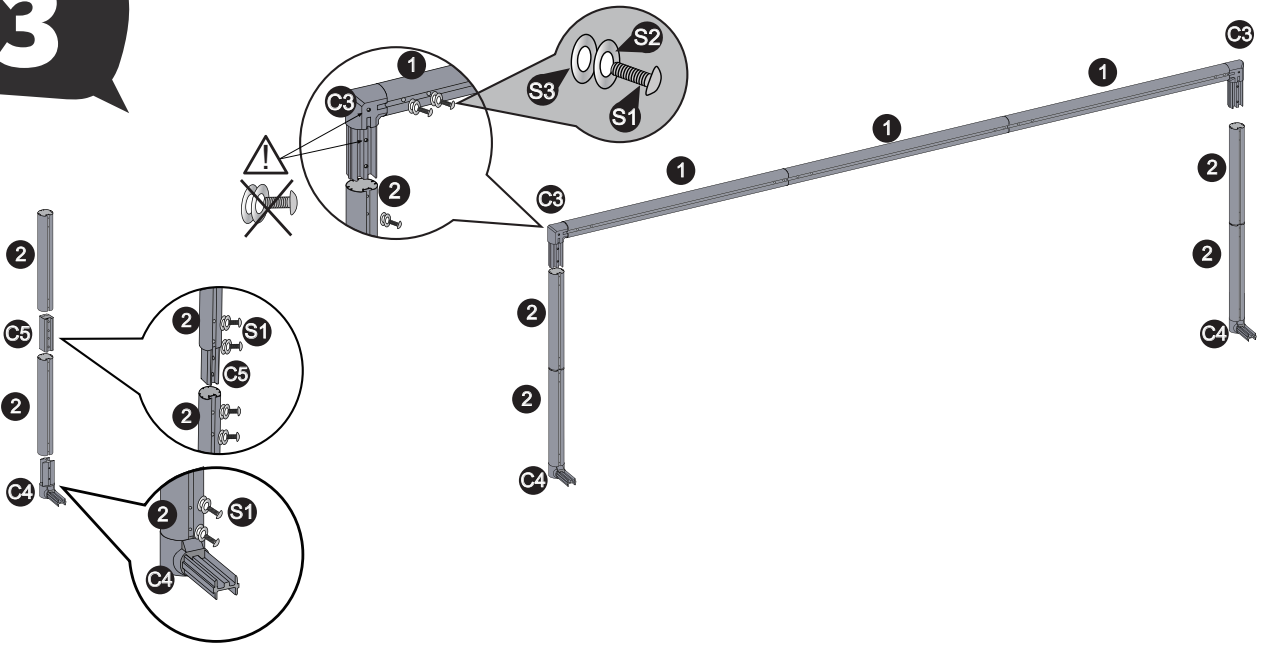

Soccer Goal

EXIT Scala 500x200

 **WARNING**
CHOKING HAZARD
small parts
Adult assembly required
retain for future reference

EXIT Scala 500x200

Soccer Goal

EXIT Scala 500x200

1		Diam-80mm Length-1660mm 72.50.20.01 3x
2		Diam-80mm Length-960mm 72.50.20.02 4x
3		Diam-60mm Length-1667mm 72.50.20.03 3x
4		Diam-60mm Length-1000mm 72.50.20.04 4x
5		Diam-38mm 72.50.20.05 2x
6		Diam-38mm 72.50.20.06 2x *
7		Diam-38mm 72.30.20.07 2x
C1		72.95.01.00 2x
C2		72.50.22.00 4x
C3		72.50.23.00 2x *
C4		72.50.24.00 2x
C5		72.50.25.00 4x
N1		72.50.20.00 1x
N2		Sting 1 pc
N3		Logo 2 pc
H1		Hooks 130pcs
H2		Detachable Hooks 12pcs
S1		M8x25MM Screw 56pcs
S2		Metal Washer 60pcs
S3		Plastic Washer 60pcs
S4		8X40MM Screw/Metal Washer 4sets
S5		M8X30MM Screw 4pcs
S6		M8 "9" Screw/Metal Washer 4sets
T1		5 mm Hexagon Wrench 1pc
T2		4 mm Hexagon Wrench 1pc
T3		13 mm Ratcher Spanner 1pc
		72.90.50.20 1x

*

BOX REFERENCE:	XX.XX.X
PRODUCTION ID:	XXX XXX

- 1 12 x H1
- 2 7 x H1
- 3 12 x H1
- 4 7 x H1

Soccer Goal

EXIT Scala 500x200

3

4

5

6

Soccer Goal

EXIT Scala 500x200

9

10

11

- EN
- DE
- NL
- FR
- DA

WARNING

12

13

Drilling: D12 mm x H40mm

Suck out debris

14

15

Soccer Goal

EXIT Scala 500x200