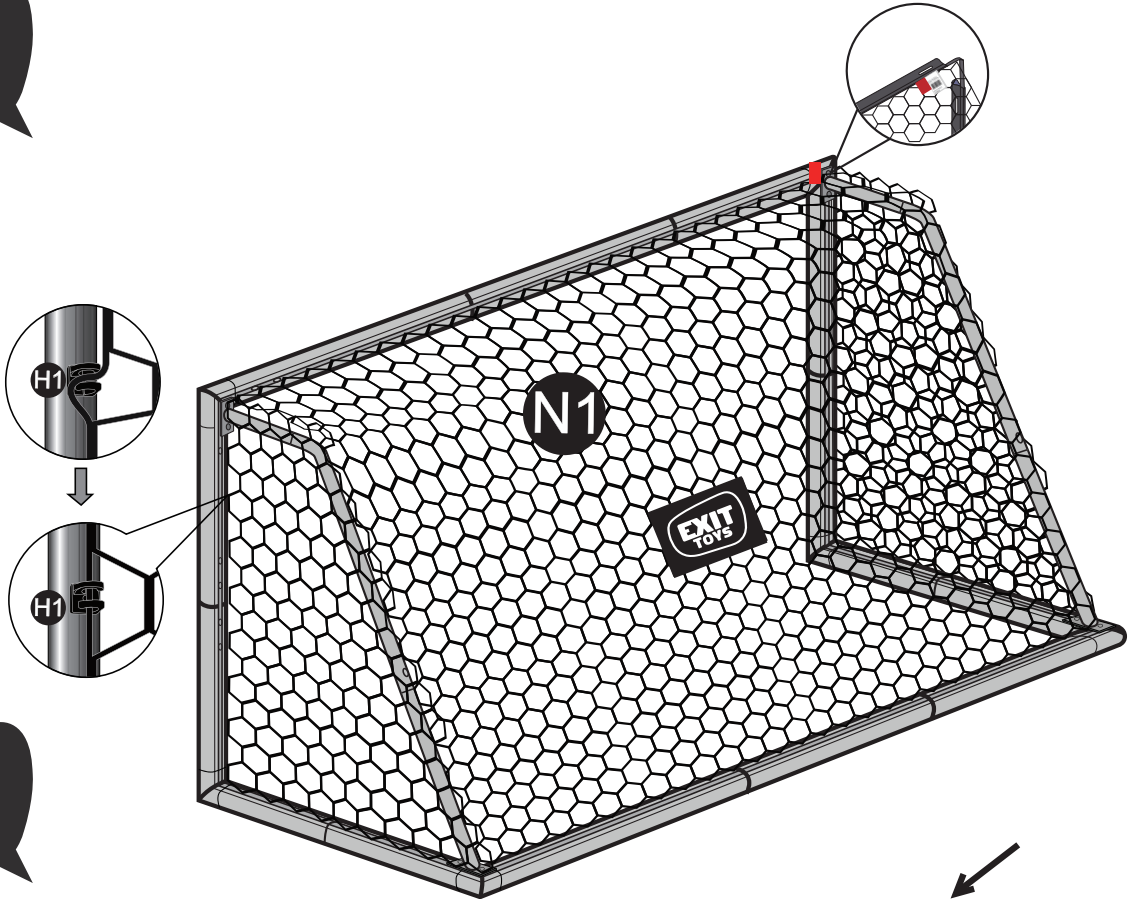

Soccer Goal

EXIT Scala 500x200

 **WARNING**
CHOKING HAZARD
small parts
Adult assembly required
retain for future reference

EXIT Scala 500x200

Soccer Goal

EXIT Scala 500x200

1		Diam-80mm Length-1660mm 72.50.20.01 3x
2		Diam-80mm Length-960mm 72.50.20.02 4x
3		Diam-60mm Length-1667mm 72.50.20.03 3x
4		Diam-60mm Length-1000mm 72.50.20.04 4x
5		Diam-38mm 72.50.20.05 2x
6		Diam-38mm 72.50.20.06 2x *
7		Diam-38mm 72.30.20.07 2x
C1		72.95.01.00 2x
C2		72.50.22.00 4x
C3		72.50.23.00 2x *
C4		72.50.24.00 2x
C5		72.50.25.00 4x
N1		72.50.20.00 1x
N2		Sting 1 pc
N3		Logo 2 pc
H1		Hooks 130pcs
H2		Detachable Hooks 12pcs
S1		M8x25MM Screw 56pcs
S2		Metal Washer 60pcs
S3		Plastic Washer 60pcs
S4		8X40MM Screw/Metal Washer 4sets
S5		M8X30MM Screw 4pcs
S6		M8 "9" Screw/Metal Washer 4sets
T1		5 mm Hexagon Wrench 1pc
T2		4 mm Hexagon Wrench 1pc
T3		13 mm Ratcher Spanner 1pc
		72.90.50.20 1x

*

BOX REFERENCE:	XX.XX.X
PRODUCTION ID:	XXX XXX

- 1 12 x H1
- 2 7 x H1
- 3 12 x H1
- 4 7 x H1

Soccer Goal

EXIT Scala 500x200

3

4

5

6

Soccer Goal

EXIT Scala 500x200

9

10

11

- EN
- DE
- NL
- FR
- DA

WARNING

12

13

Drilling: D12 mm x H40mm

Suck out debris

14

15

Soccer Goal

EXIT Scala 500x200