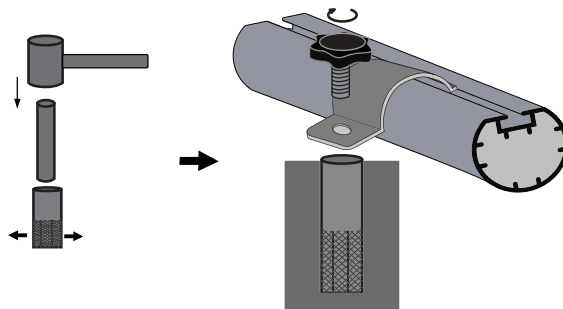

12

13

Drilling: D12 mm x H40mm

Suck out debris

14

15

Soccer Goal

EXIT Scala 500x200