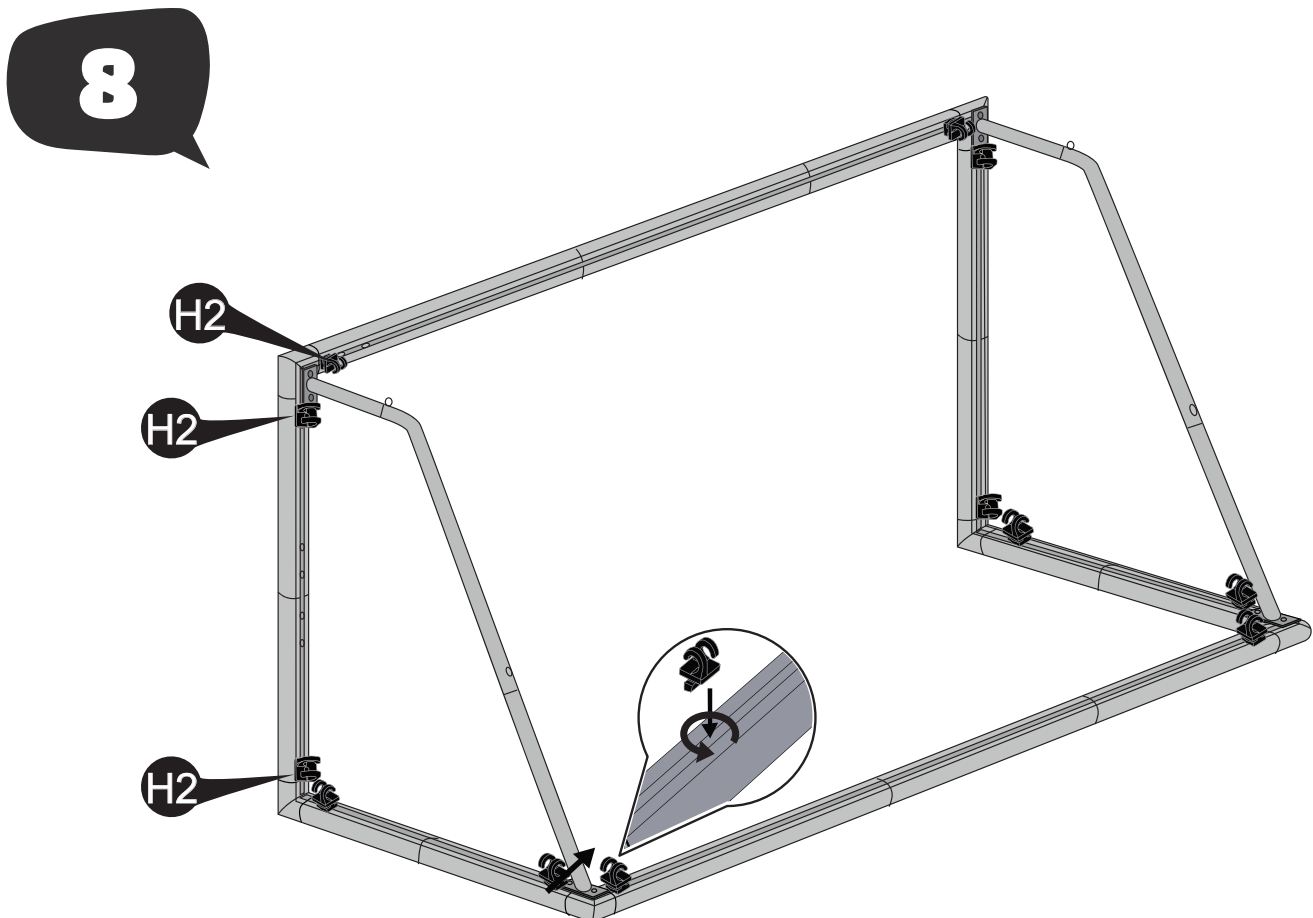

Soccer Goal

EXIT Scala 500x200

 **WARNING**
CHOKING HAZARD
small parts
Adult assembly required
retain for future reference

EXIT Scala 500x200

Soccer Goal

EXIT Scala 500x200

1		Diam-80mm Length-1660mm 72.50.20.01 3x
2		Diam-80mm Length-960mm 72.50.20.02 4x
3		Diam-60mm Length-1667mm 72.50.20.03 3x
4		Diam-60mm Length-1000mm 72.50.20.04 4x
5		Diam-38mm 72.50.20.05 2x
6		Diam-38mm 72.50.20.06 2x *
7		Diam-38mm 72.30.20.07 2x
C1		72.95.01.00 2x
C2		72.50.22.00 4x
C3		72.50.23.00 2x *
C4		72.50.24.00 2x
C5		72.50.25.00 4x
N1		72.50.20.00 1x
N2		Sting 1 pc
N3		Logo 2 pc
H1		Hooks 130pcs
H2		Detachable Hooks 12pcs
S1		M8x25MM Screw 56pcs
S2		Metal Washer 60pcs
S3		Plastic Washer 60pcs
S4		8X40MM Screw/Metal Washer 4sets
S5		M8X30MM Screw 4pcs
S6		M8 "9" Screw/Metal Washer 4sets
T1		5 mm Hexagon Wrench 1pc
T2		4 mm Hexagon Wrench 1pc
T3		13 mm Ratcher Spanner 1pc
		72.90.50.20 1x

*

BOX REFERENCE:	XX.XX.X
PRODUCTION ID:	XXX XXX

- 1 12 x H1
- 2 7 x H1
- 3 12 x H1
- 4 7 x H1

Soccer Goal

EXIT Scala 500x200

3

4

5

6

Soccer Goal

EXIT Scala 500x200

9

10

11

- EN
- DE
- NL
- FR
- DA

WARNING

12

13

Drilling: D12 mm x H40mm

Suck out debris

14

15

Soccer Goal

EXIT Scala 500x200