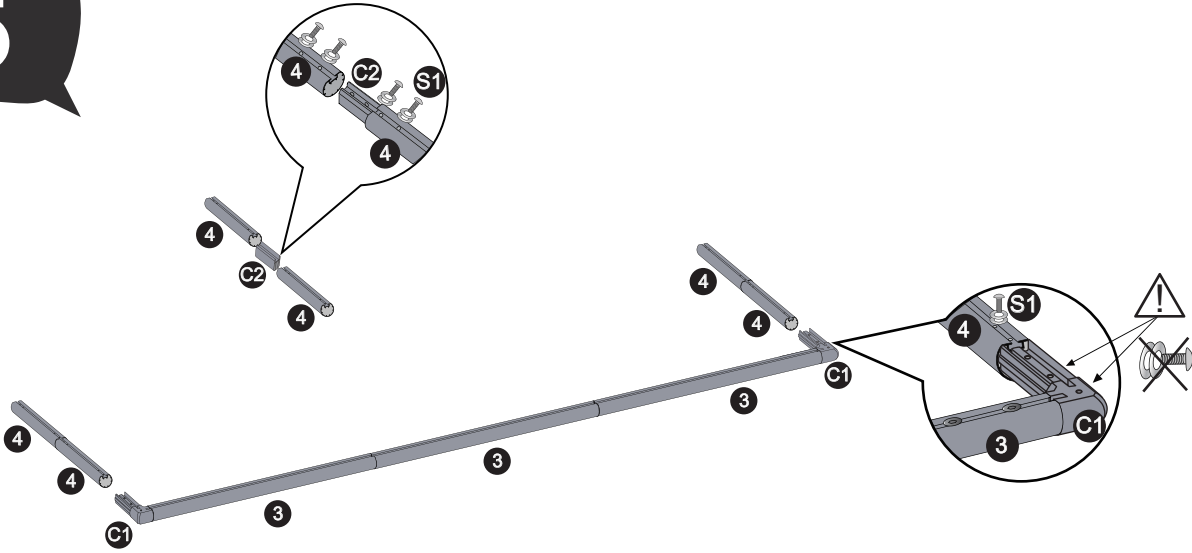

Soccer Goal

EXIT Scala 500x200

 **WARNING**
CHOKING HAZARD
small parts
Adult assembly required
retain for future reference

EXIT Scala 500x200

Soccer Goal

EXIT Scala 500x200

1		Diam-80mm Length-1660mm 72.50.20.01 3x
2		Diam-80mm Length-960mm 72.50.20.02 4x
3		Diam-60mm Length-1667mm 72.50.20.03 3x
4		Diam-60mm Length-1000mm 72.50.20.04 4x
5		Diam-38mm 72.50.20.05 2x
6		Diam-38mm 72.50.20.06 2x *
7		Diam-38mm 72.30.20.07 2x
C1		72.95.01.00 2x
C2		72.50.22.00 4x
C3		72.50.23.00 2x *
C4		72.50.24.00 2x
C5		72.50.25.00 4x
N1		72.50.20.00 1x
N2		Sting 1 pc
N3		Logo 2 pc
H1		Hooks 130pcs
H2		Detachable Hooks 12pcs
S1		M8x25MM Screw 56pcs
S2		Metal Washer 60pcs
S3		Plastic Washer 60pcs
S4		8X40MM Screw/Metal Washer 4sets
S5		M8X30MM Screw 4pcs
S6		M8 "9" Screw/Metal Washer 4sets
T1		5 mm Hexagon Wrench 1pc
T2		4 mm Hexagon Wrench 1pc
T3		13 mm Ratcher Spanner 1pc
		72.90.50.20 1x

*

BOX REFERENCE:	XX.XX.X
PRODUCTION ID:	XXX XXX

- 1 12 x H1
- 2 7 x H1
- 3 12 x H1
- 4 7 x H1

Soccer Goal

EXIT Scala 500x200

3

4

5

6

Soccer Goal

EXIT Scala 500x200

9

10

11

- EN
- DE
- NL
- FR
- DA

WARNING

12

13

Drilling: D12 mm x H40mm

Suck out debris

14

15

Soccer Goal

EXIT Scala 500x200