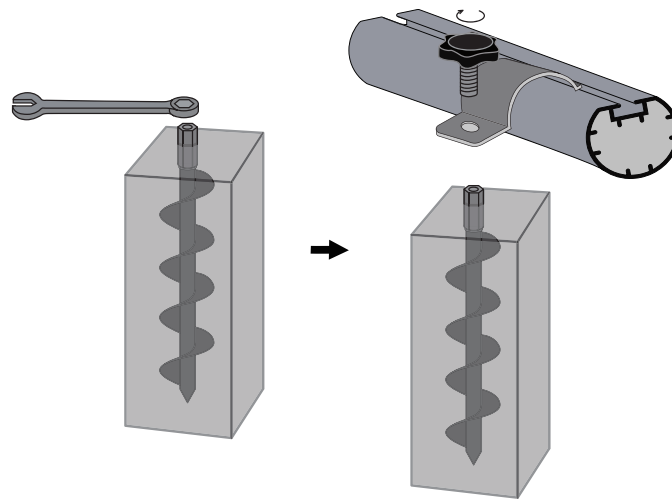

Soccer Goal

EXIT Scala 500x200

 **WARNING**
CHOKING HAZARD
small parts
Adult assembly required
retain for future reference

EXIT Scala 500x200

Soccer Goal

EXIT Scala 500x200

1		Diam-80mm Length-1660mm 72.50.20.01 3x
2		Diam-80mm Length-960mm 72.50.20.02 4x
3		Diam-60mm Length-1667mm 72.50.20.03 3x
4		Diam-60mm Length-1000mm 72.50.20.04 4x
5		Diam-38mm 72.50.20.05 2x
6		Diam-38mm 72.50.20.06 2x *
7		Diam-38mm 72.30.20.07 2x
C1		72.95.01.00 2x
C2		72.50.22.00 4x
C3		72.50.23.00 2x *
C4		72.50.24.00 2x
C5		72.50.25.00 4x
N1		72.50.20.00 1x
N2		Sting 1 pc
N3		Logo 2 pc
H1		Hooks 130pcs
H2		Detachable Hooks 12pcs
S1		M8x25MM Screw 56pcs
S2		Metal Washer 60pcs
S3		Plastic Washer 60pcs
S4		8X40MM Screw/Metal Washer 4sets
S5		M8X30MM Screw 4pcs
S6		M8 "9" Screw/Metal Washer 4sets
T1		5 mm Hexagon Wrench 1pc
T2		4 mm Hexagon Wrench 1pc
T3		13 mm Ratcher Spanner 1pc
		72.90.50.20 1x

6

Soccer Goal

EXIT Scala 500x200

9

10

11

- EN
- DE
- NL
- FR
- DA

WARNING

12

13

Drilling: D12 mm x H40mm

Suck out debris

14

15

Soccer Goal

EXIT Scala 500x200