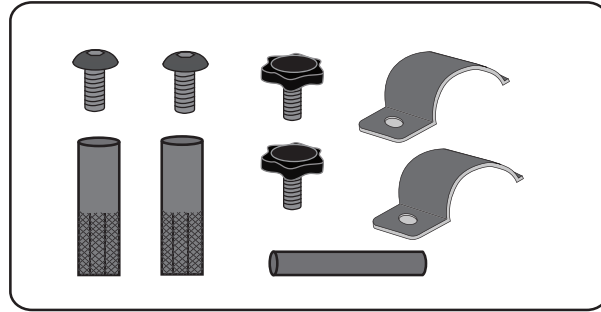

Soccer Goal

EXIT Scala 500x200

 **WARNING**
CHOKING HAZARD
small parts
Adult assembly required
retain for future reference

EXIT Scala 500x200

Soccer Goal

EXIT Scala 500x200

1		Diam-80mm Length-1660mm 72.50.20.01 3x
2		Diam-80mm Length-960mm 72.50.20.02 4x
3		Diam-60mm Length-1667mm 72.50.20.03 3x
4		Diam-60mm Length-1000mm 72.50.20.04 4x
5		Diam-38mm 72.50.20.05 2x
6		Diam-38mm 72.50.20.06 2x *
7		Diam-38mm 72.30.20.07 2x
C1		72.95.01.00 2x
C2		72.50.22.00 4x
C3		72.50.23.00 2x *
C4		72.50.24.00 2x
C5		72.50.25.00 4x
N1		72.50.20.00 1x
N2		Sting 1 pc
N3		Logo 2 pc
H1		Hooks 130pcs
H2		Detachable Hooks 12pcs
S1		M8x25MM Screw 56pcs
S2		Metal Washer 60pcs
S3		Plastic Washer 60pcs
S4		8X40MM Screw/Metal Washer 4sets
S5		M8X30MM Screw 4pcs
S6		M8 "9" Screw/Metal Washer 4sets
T1		5 mm Hexagon Wrench 1pc
T2		4 mm Hexagon Wrench 1pc
T3		13 mm Ratcher Spanner 1pc
		72.90.50.20 1x

6

Soccer Goal

EXIT Scala 500x200

9

10

11

- EN
- DE
- NL
- FR
- DA

WARNING

12

13

Drilling: D12 mm x H40mm

Suck out debris

14

15

Soccer Goal

EXIT Scala 500x200