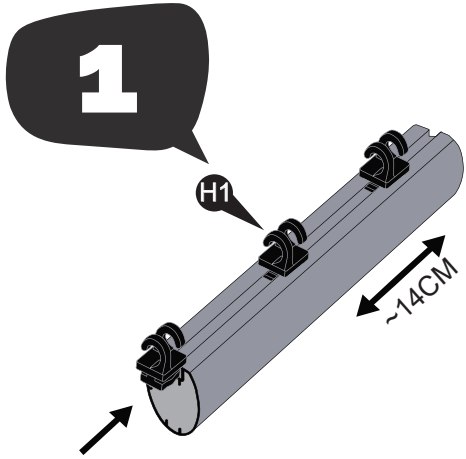

Soccer Goal

EXIT Scala 500x200

 **WARNING**
CHOKING HAZARD
small parts
Adult assembly required
retain for future reference

EXIT Scala 500x200

Soccer Goal

EXIT Scala 500x200

1		Diam-80mm Length-1660mm 72.50.20.01 3x
2		Diam-80mm Length-960mm 72.50.20.02 4x
3		Diam-60mm Length-1667mm 72.50.20.03 3x
4		Diam-60mm Length-1000mm 72.50.20.04 4x
5		Diam-38mm 72.50.20.05 2x
6		Diam-38mm 72.50.20.06 2x *
7		Diam-38mm 72.30.20.07 2x
C1		72.95.01.00 2x
C2		72.50.22.00 4x
C3		72.50.23.00 2x *
C4		72.50.24.00 2x
C5		72.50.25.00 4x
N1		72.50.20.00 1x
N2		Sting 1 pc
N3		Logo 2 pc
H1		Hooks 130pcs
H2		Detachable Hooks 12pcs
S1		M8x25MM Screw 56pcs
S2		Metal Washer 60pcs
S3		Plastic Washer 60pcs
S4		8X40MM Screw/Metal Washer 4sets
S5		M8X30MM Screw 4pcs
S6		M8 "9" Screw/Metal Washer 4sets
T1		5 mm Hexagon Wrench 1pc
T2		4 mm Hexagon Wrench 1pc
T3		13 mm Ratcher Spanner 1pc
		72.90.50.20 1x

*

BOX REFERENCE:	XX.XX.X
PRODUCTION ID:	XXX XXX

- 1 12 x H1
- 2 7 x H1
- 3 12 x H1
- 4 7 x H1

Soccer Goal

EXIT Scala 500x200

3

4

5