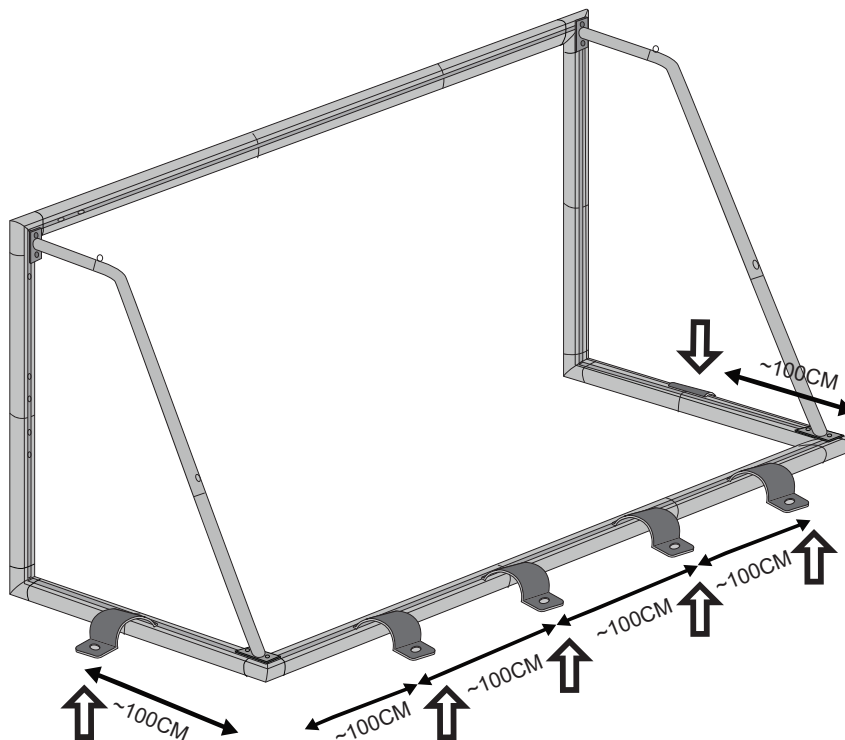

12

13

Drilling: D12 mm x H40mm

Suck out debris

14

15

Soccer Goal

EXIT Scala 500x200