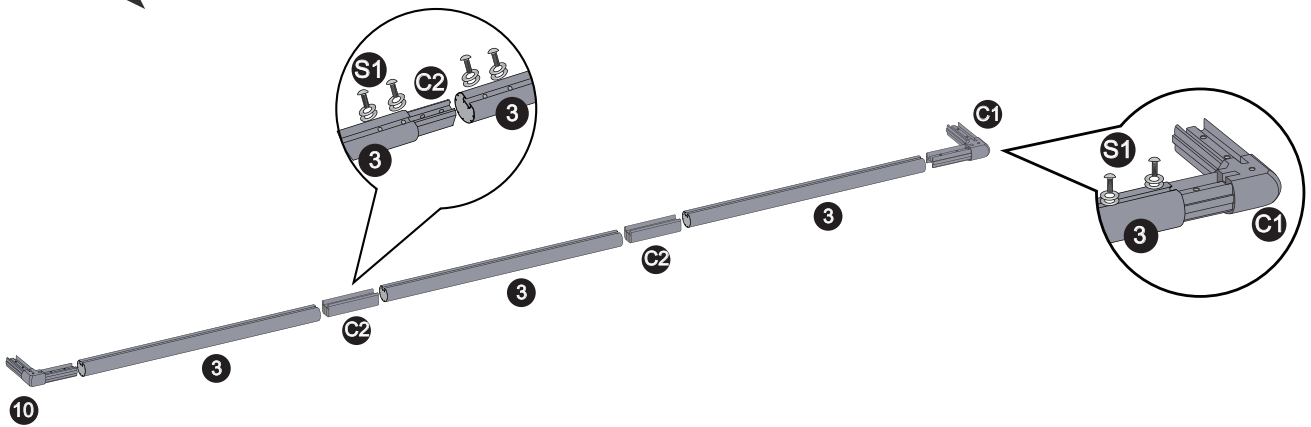

Soccer Goal

EXIT Scala 500x200

 **WARNING**
CHOKING HAZARD
small parts
Adult assembly required
retain for future reference

EXIT Scala 500x200

Soccer Goal

EXIT Scala 500x200

1		Diam-80mm Length-1660mm 72.50.20.01 3x
2		Diam-80mm Length-960mm 72.50.20.02 4x
3		Diam-60mm Length-1667mm 72.50.20.03 3x
4		Diam-60mm Length-1000mm 72.50.20.04 4x
5		Diam-38mm 72.50.20.05 2x
6		Diam-38mm 72.50.20.06 2x *
7		Diam-38mm 72.30.20.07 2x
C1		72.95.01.00 2x
C2		72.50.22.00 4x
C3		72.50.23.00 2x *
C4		72.50.24.00 2x
C5		72.50.25.00 4x
N1		72.50.20.00 1x
N2		Sting 1 pc
N3		Logo 2 pc
H1		Hooks 130pcs
H2		Detachable Hooks 12pcs
S1		M8x25MM Screw 56pcs
S2		Metal Washer 60pcs
S3		Plastic Washer 60pcs
S4		8X40MM Screw/Metal Washer 4sets
S5		M8X30MM Screw 4pcs
S6		M8 "9" Screw/Metal Washer 4sets
T1		5 mm Hexagon Wrench 1pc
T2		4 mm Hexagon Wrench 1pc
T3		13 mm Ratcher Spanner 1pc
		72.90.50.20 1x

*

BOX REFERENCE:	XX.XX.X
PRODUCTION ID:	XXX XXX

- 1 12 x H1
- 2 7 x H1
- 3 12 x H1
- 4 7 x H1

Soccer Goal

EXIT Scala 500x200

3

4

5

6

Soccer Goal

EXIT Scala 500x200

9

10

11

- EN
- DE
- NL
- FR
- DA

WARNING

12

13

Drilling: D12 mm x H40mm

Suck out debris

14

15

Soccer Goal

EXIT Scala 500x200