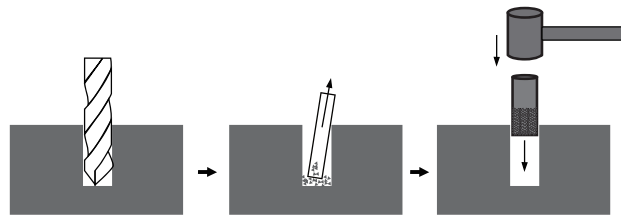

13

Drilling: D12 mm x H40mm

Suck out debris