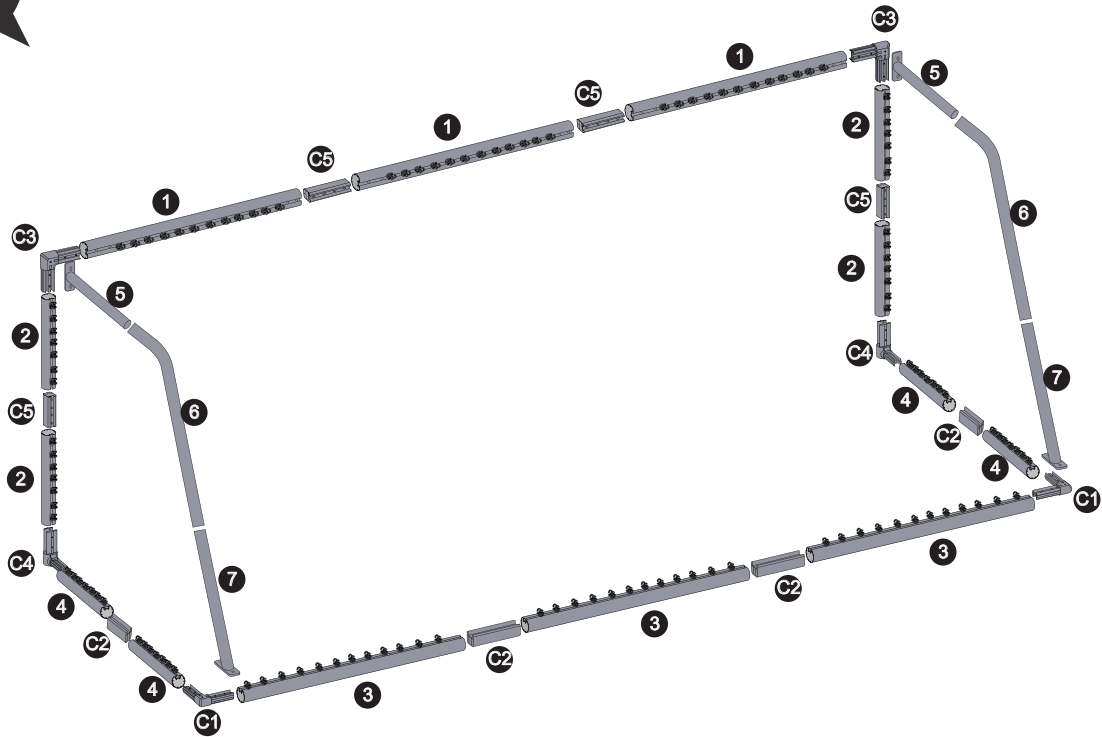

Soccer Goal

EXIT Scala 500x200

 **WARNING**
CHOKING HAZARD
small parts
Adult assembly required
retain for future reference

EXIT Scala 500x200

Soccer Goal

EXIT Scala 500x200

1		Diam-80mm Length-1660mm 72.50.20.01 3x
2		Diam-80mm Length-960mm 72.50.20.02 4x
3		Diam-60mm Length-1667mm 72.50.20.03 3x
4		Diam-60mm Length-1000mm 72.50.20.04 4x
5		Diam-38mm 72.50.20.05 2x
6		Diam-38mm 72.50.20.06 2x *
7		Diam-38mm 72.30.20.07 2x
C1		72.95.01.00 2x
C2		72.50.22.00 4x
C3		72.50.23.00 2x *
C4		72.50.24.00 2x
C5		72.50.25.00 4x
N1		72.50.20.00 1x
N2		Sting 1 pc
N3		Logo 2 pc
H1		Hooks 130pcs
H2		Detachable Hooks 12pcs
S1		M8x25MM Screw 56pcs
S2		Metal Washer 60pcs
S3		Plastic Washer 60pcs
S4		8X40MM Screw/Metal Washer 4sets
S5		M8X30MM Screw 4pcs
S6		M8 "9" Screw/Metal Washer 4sets
T1		5 mm Hexagon Wrench 1pc
T2		4 mm Hexagon Wrench 1pc
T3		13 mm Ratcher Spanner 1pc
		72.90.50.20 1x

*

BOX REFERENCE:	XX.XX.X
PRODUCTION ID:	XXX XXX

- 1 12 x H1
- 2 7 x H1
- 3 12 x H1
- 4 7 x H1

Soccer Goal

EXIT Scala 500x200

3

4

5

6

Soccer Goal

EXIT Scala 500x200

9

10

11

- EN
- DE
- NL
- FR
- DA

WARNING

12

13

Drilling: D12 mm x H40mm

Suck out debris

14

15

Soccer Goal

EXIT Scala 500x200