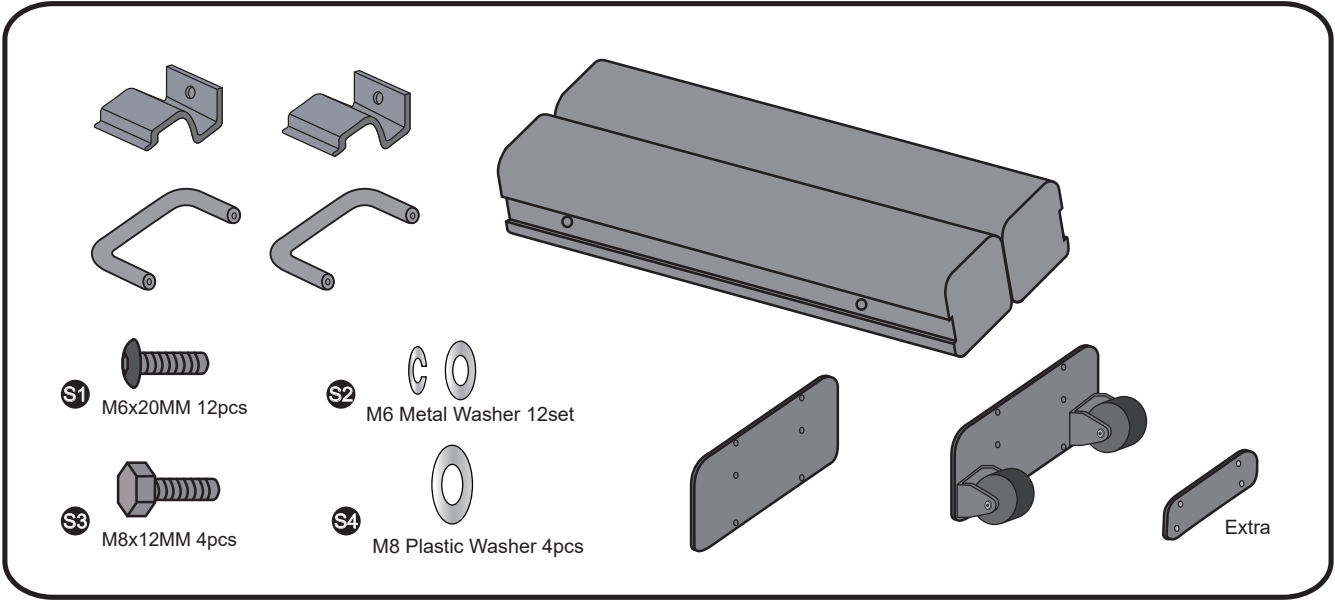

12

13

Drilling: D12 mm x H40mm

Suck out debris

14

15

Soccer Goal

EXIT Scala 500x200