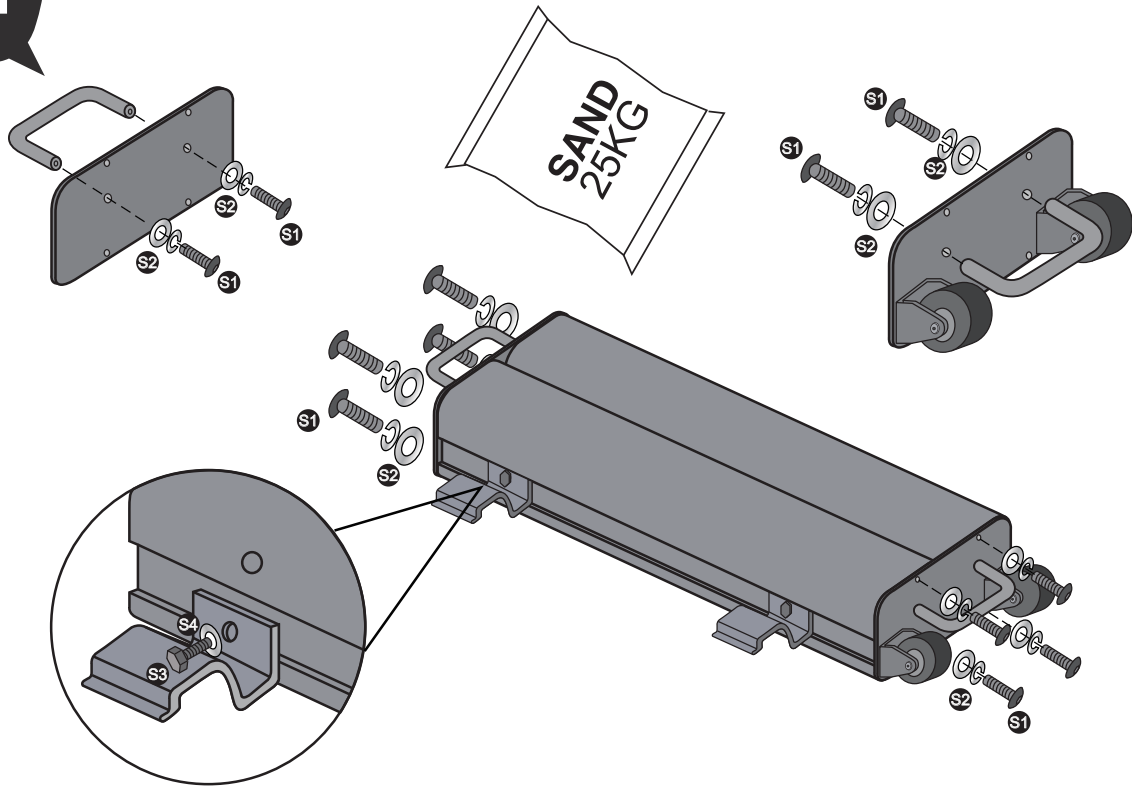

12

13

Drilling: D12 mm x H40mm

Suck out debris

14

15

Soccer Goal

EXIT Scala 500x200