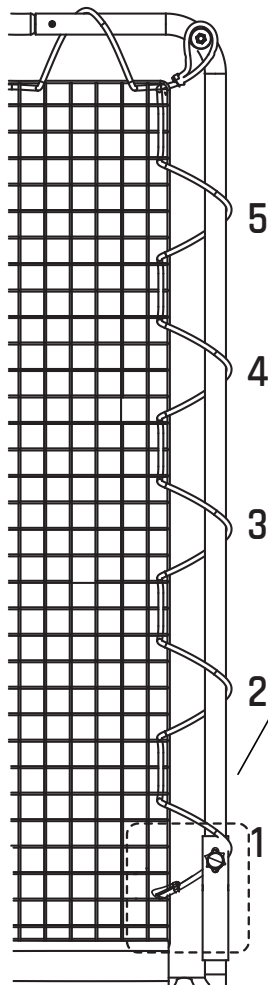

Rebounder

EXIT Smash Padel Rebounder

 **WARNING**
CHOKING HAZARD
small parts
Adult assembly required
retain for future reference

EXIT Smash Padel Trainer

Rebounder

EXIT Smash Padel Rebounder

1A

653mm

66.30.10.10 | 1X *

1B

619mm

66.30.10.11 | 1X

2

1058mm

66.30.10.02 | 2X

3

66.30.10.39	1X
-------------	----

21		22		23							
	1.5m		1.2m								
	<table border="1"><tr><td>66.30.10.74</td><td>1X</td></tr></table>	66.30.10.74	1X		<table border="1"><tr><td>66.30.10.75</td><td>5X</td></tr></table>	66.30.10.75	5X		<table border="1"><tr><td>66.30.10.76</td><td>10X</td></tr></table>	66.30.10.76	10X
66.30.10.74	1X										
66.30.10.75	5X										
66.30.10.76	10X										

9

Rebounder

EXIT Smash Padel Rebounder

11

12

Rebounder

EXIT Smash Padel Rebounder

13