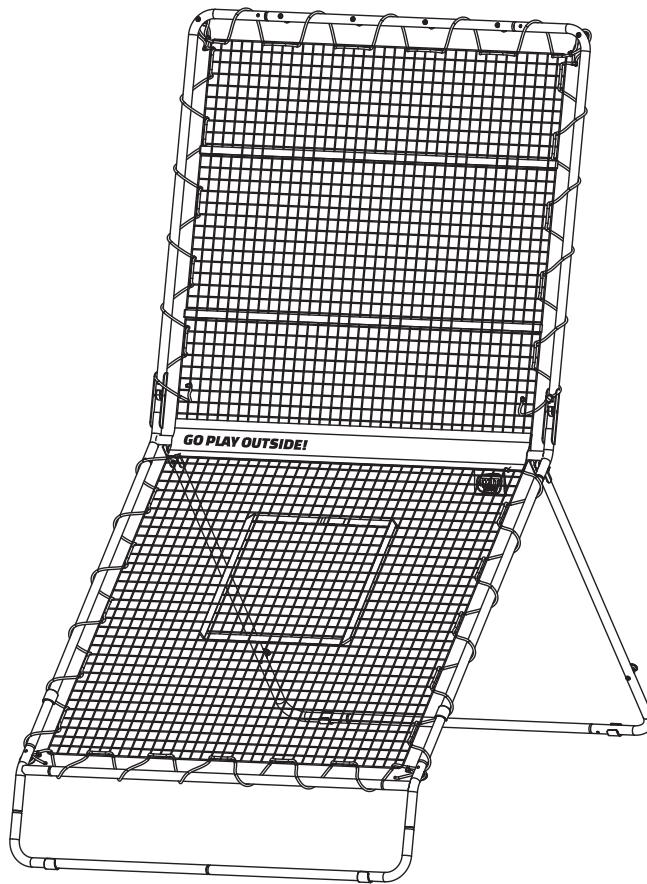

Rebounder

EXIT Smash Padel Rebounder

 **WARNING**
CHOKING HAZARD
small parts
Adult assembly required
retain for future reference

EXIT Smash Padel Trainer

Rebounder

EXIT Smash Padel Rebounder

1A

653mm

66.30.10.10 | 1X *

1B

619mm

66.30.10.11 | 1X

2

1058mm

66.30.10.02 | 2X

3