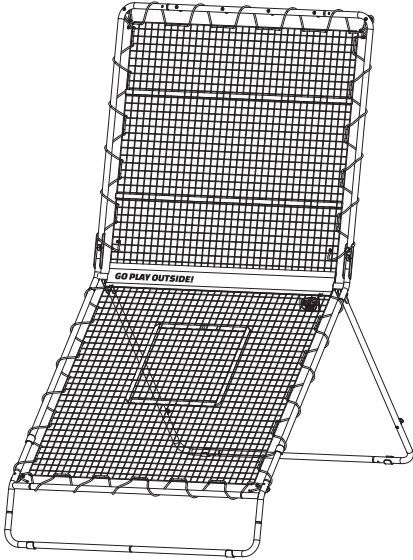

Rebounder

EXIT Smash Padel Rebounder

 **WARNING**
CHOKING HAZARD
small parts
Adult assembly required
retain for future reference

EXIT Smash Padel Trainer

Rebounder

EXIT Smash Padel Rebounder

1A

653mm

66.30.10.10 | 1X *

1B

619mm

66.30.10.11 | 1X

2

1058mm

66.30.10.02 | 2X

3