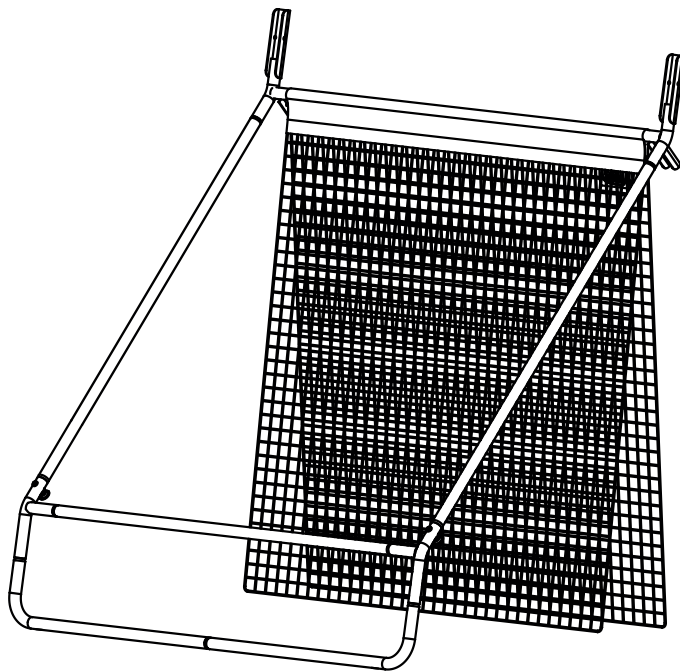

66.30.10.66	1X
-------------	----

*

BOX REFERENCE:	XX.XXX
PRODUCTION ID:	XXX XXX

Rebounder

EXIT Smash Padel Rebounder

1

2

Rebounder