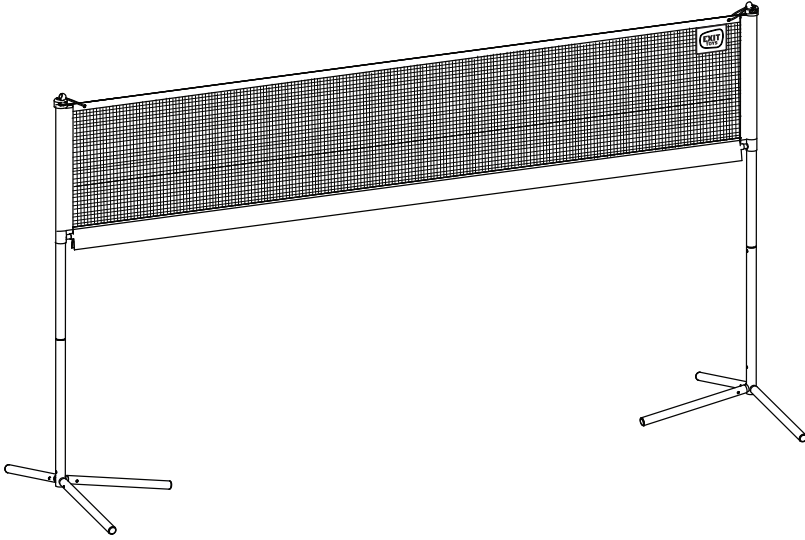

Multisport Net

EXIT Multisport Net 243x500cm

 **WARNING**
CHOKING HAZARD
small parts
Adult assembly required
retain for future reference

EXIT Multisport Net 243x500cm

Multisport Net

EXIT Multisport Net 243x500cm

1

2

Multisport Net

EXIT Multisport Net 243x500cm

3

4

5

6