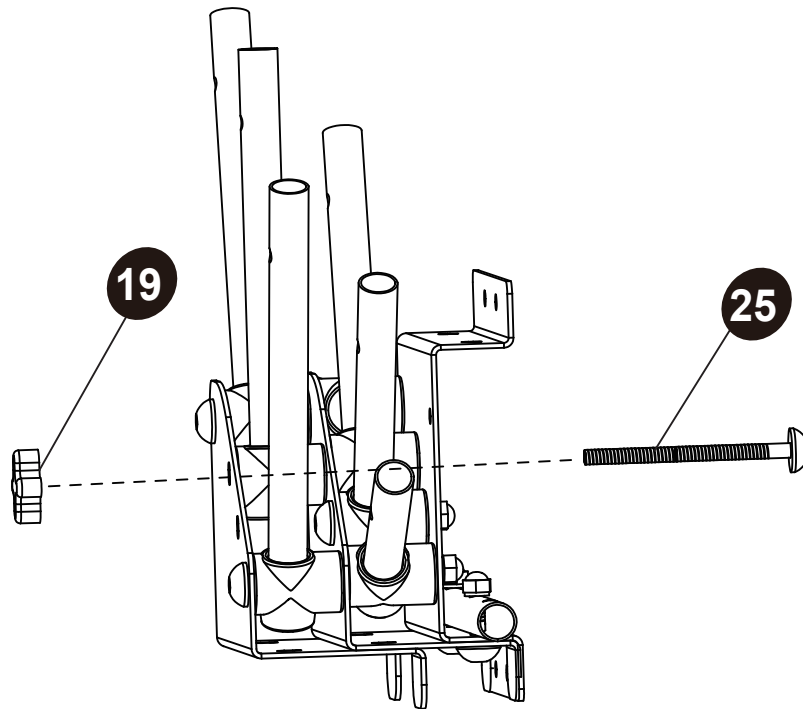

1

2

Pool Canopy

EXIT Pool Canopy 220x150/300x200

3

4

5

6