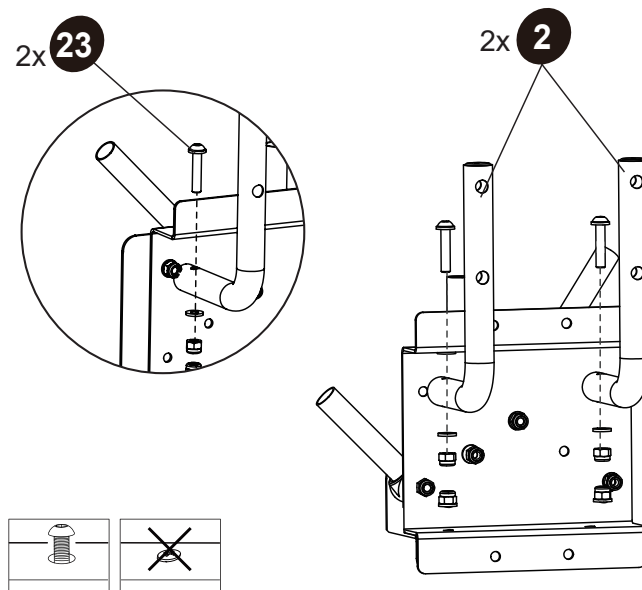

5

The Angle of the leg $>10^\circ$

6