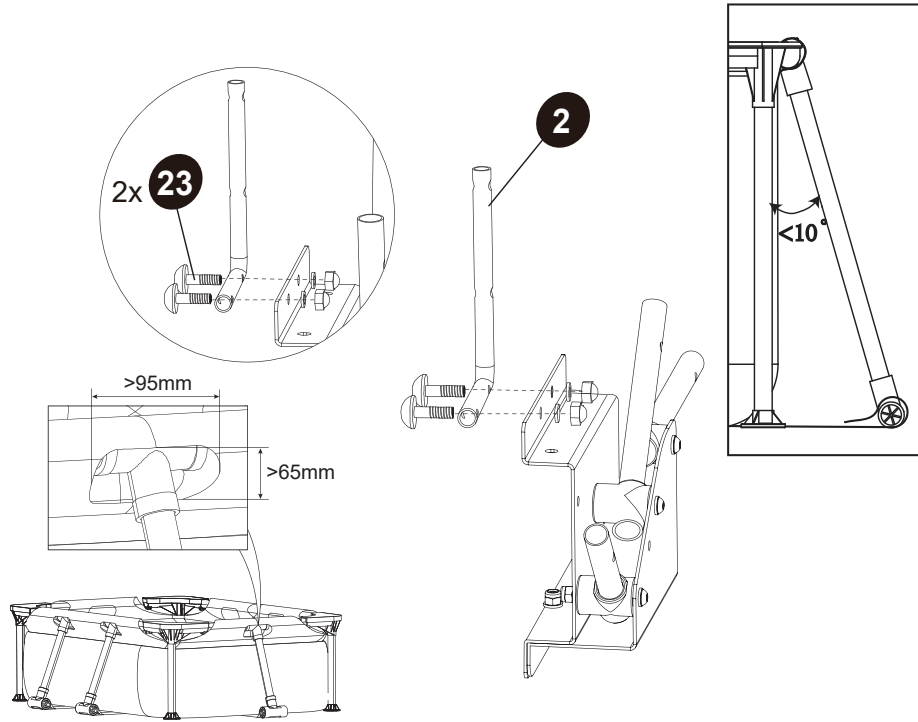

The Angle of the leg $>10^\circ$

6

Pool Canopy

EXIT Pool Canopy 220x150/300x200

7

8

9

The Angle of the leg $< 10^\circ$