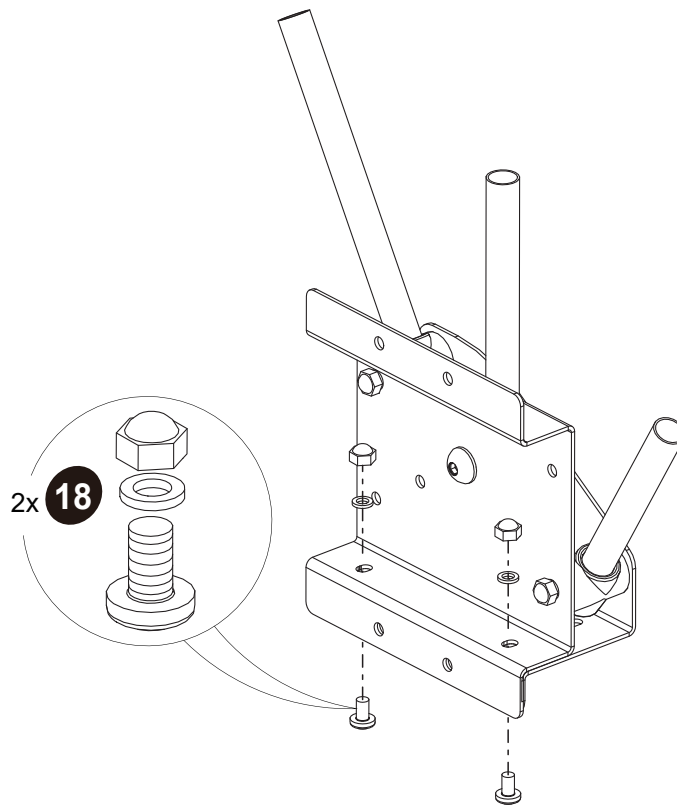

* Swimming Pool Canopy 2.2x1.5m
 ** Swimming Pool Canopy 3x2m

1

2

Pool Canopy

EXIT Pool Canopy 220x150/300x200

3

4

5