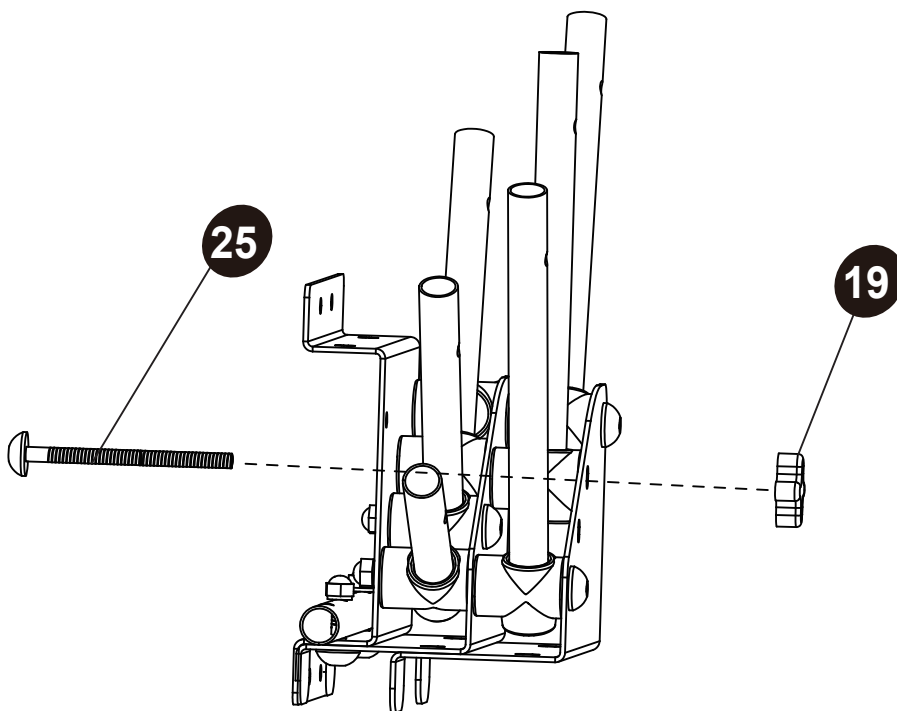

1

2

Pool Canopy

EXIT Pool Canopy 220x150/300x200

3

4

5

6