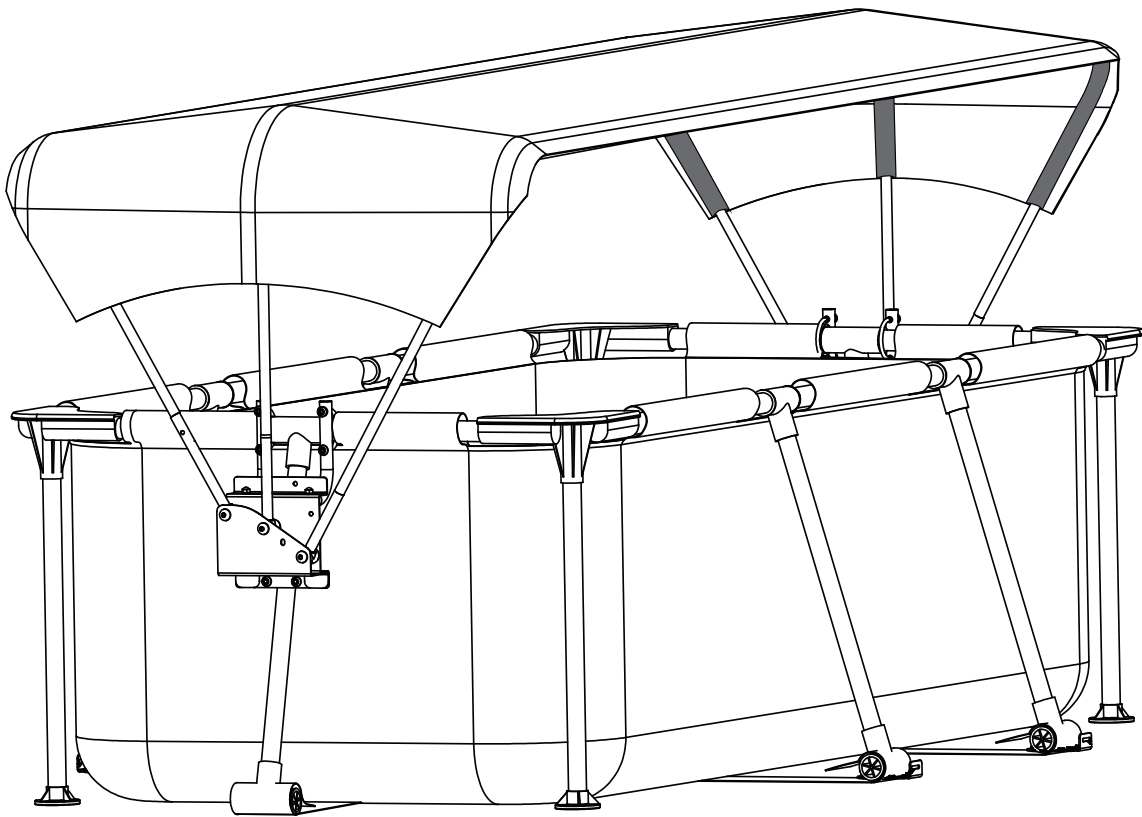

Pool Canopy

EXIT Pool Canopy 220x150/300x200

 **WARNING**
CHOKING HAZARD
small parts
Adult assembly required
retain for future reference

EXIT Pool Canopy 220x150/300x200

Pool Canopy

EXIT Pool Canopy 220x150/300x200

1		2		3	
	2X PD1000		<10° 2X >10° 4X PD1036		1X PD1012
4		5		6	
	1X PD1014		*Φ16x840mm **Φ16x1104mm 6X PD1069* PD1073**		*Φ16x836mm **Φ16x1107mm 3X PD1070* PD1074**
7		8		9	
	*Φ16x888mm **Φ16x1038mm 6X PD1071* PD1075**		1X PD1072* PD1076**		6X PD1055

* Swimming Pool Canopy 2.2x1.5m
 ** Swimming Pool Canopy 3x2m

1

2

Pool Canopy

EXIT Pool Canopy 220x150/300x200

3

4

5

The Angle of the leg $>10^\circ$

6

Pool Canopy

EXIT Pool Canopy 220x150/300x200

7

8

9

The Angle of the leg $< 10^\circ$