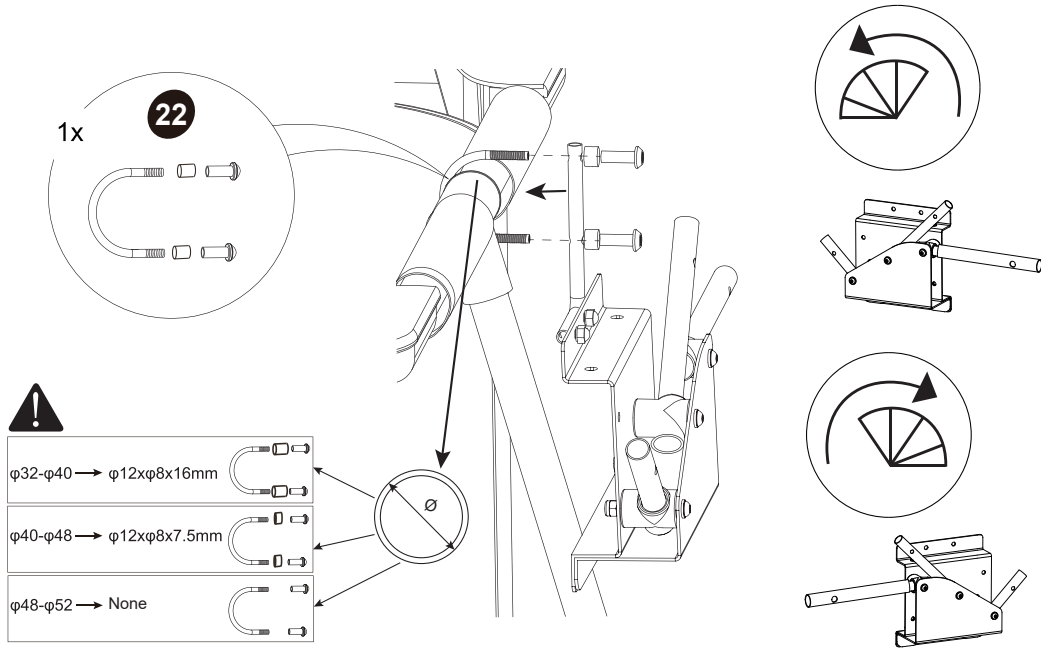

Pool Canopy

EXIT Pool Canopy 220x150/300x200

11