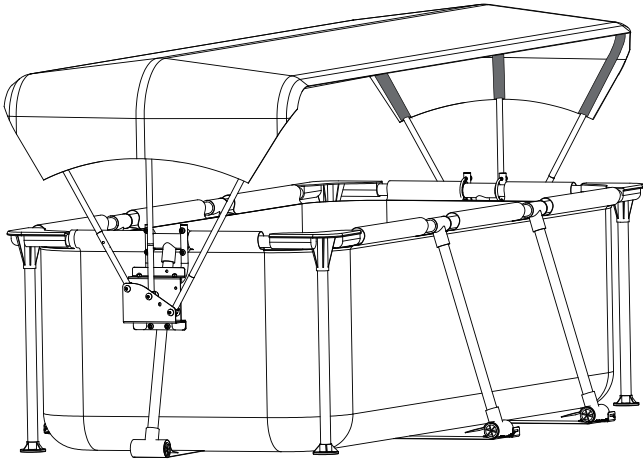

Pool Canopy

EXIT Pool Canopy 220x150/300x200

 **WARNING**
CHOKING HAZARD
small parts
Adult assembly required
retain for future reference

EXIT Pool Canopy 220x150/300x200

Pool Canopy

EXIT Pool Canopy 220x150/300x200

1		2		3	
	2X PD1000		<10° 2X >10° 4X PD1036		1X PD1012
4		5		6	
	1X PD1014		*Φ16x840mm **Φ16x1104mm 6X PD1069* PD1073**		*Φ16x836mm **Φ16x1107mm 3X PD1070* PD1074**
7		8		9	
	*Φ16x888mm **Φ16x1038mm 6X PD1071* PD1075**		1X PD1072* PD1076**		6X PD1055