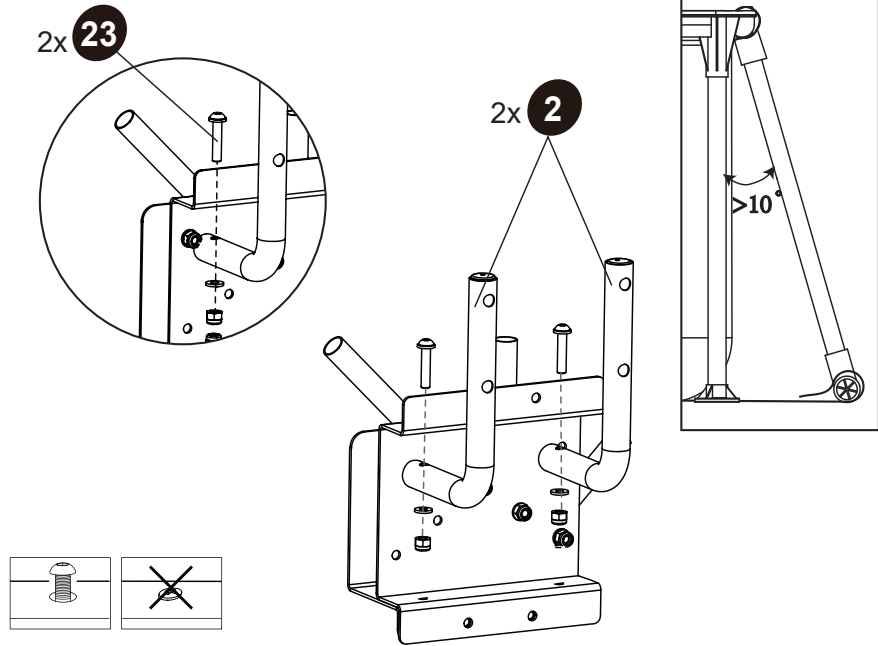

5

The Angle of the leg $>10^\circ$