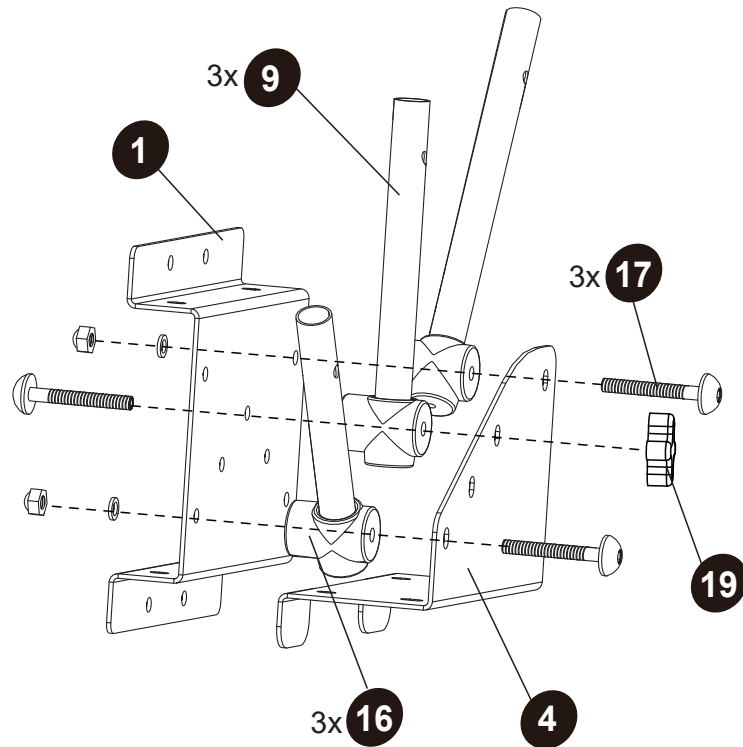

* Swimming Pool Canopy 2.2x1.5m
 ** Swimming Pool Canopy 3x2m

1

2

Pool Canopy

EXIT Pool Canopy 220x150/300x200

3

4

5

The Angle of the leg $>10^\circ$

6

Pool Canopy

EXIT Pool Canopy 220x150/300x200

7

8

9

The Angle of the leg $< 10^\circ$